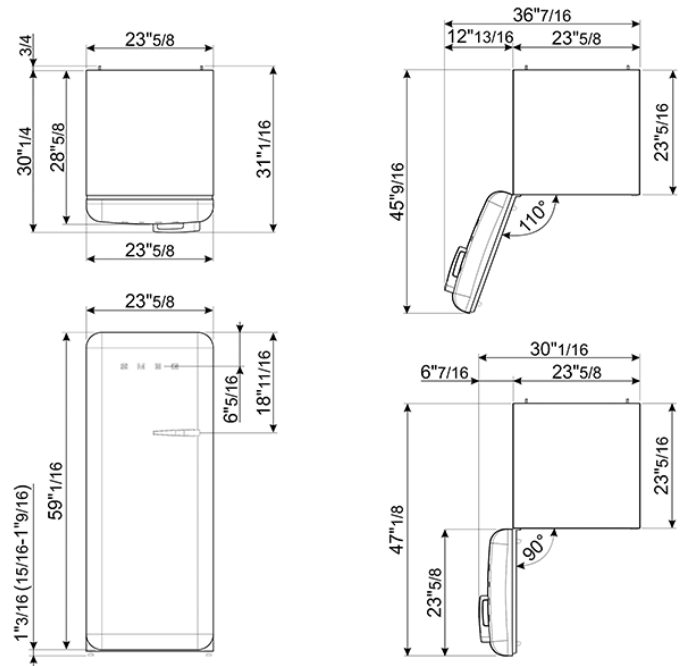

'50s Style fridge with ice compartment, Orange,
Left-hand hinge, 24" in-width
EAN13: 8017709271787

• **REFRIGERATOR** • Multiflow Cooling System • Fresh food capacity: 9 cu ft • Life plus zone 28 - 37°F • LED internal light • Automatic defrost • 3 adjustable glass shelves • Glass crisper cover • Fruit and vegetable drawer on telescopic guides • Inner door with 1 adjustable shelf and 1 bottle shelf with wire support • **FREEZER** • Frozen food capacity: 0.92 cu ft • Ice cube tray • **DOOR** • 1 bin with transparent cover • 1 bottle storage bin • 2 adjustable storage bins • **TECHNICAL FEATURES** • Energy consumption: 230 kWh/year • Voltage: 120 V • Frequency: 60 Hz • Noise level: 38 dB(A) • Dimensions (HxWxD): 60 1/4" x 23 2/3" x 30 1/4" (handle included) • Dimensions (with door opened to 90°) (HxWxD): 60 1/4" x 30 1/16" x 47 1/8" • Net weight: 156 lbs

Functions

Versions

- FAB28UROR3 - Orange, Right-hand hinge