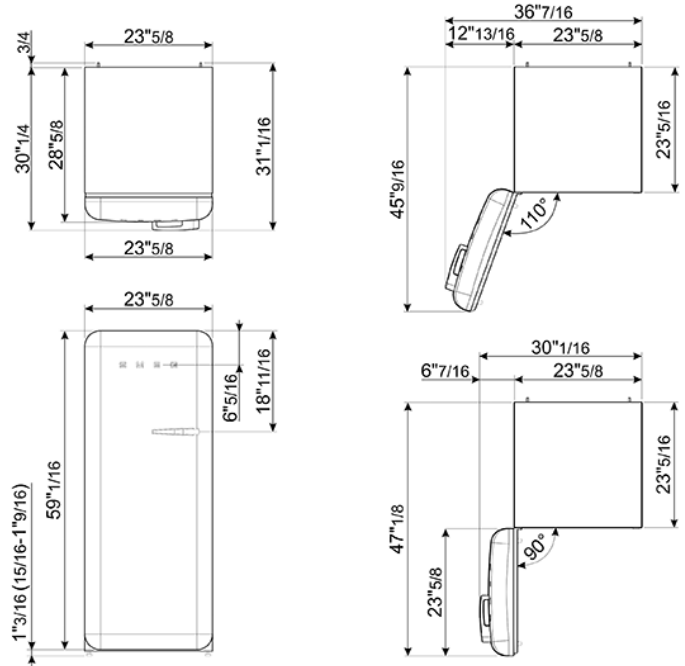

'50s Style fridge with ice compartment, Pastel Blue,
Left-hand hinge, 24" in-width
EAN13: 8017709271800

• **REFRIGERATOR** • Multiflow Cooling System • Fresh food capacity: 9 cu ft • Life plus zone 28 - 37°F • LED internal light • Automatic defrost
• 3 adjustable glass shelves • Glass crisper cover • Fruit and vegetable drawer on telescopic guides • Inner door with 1 adjustable shelf and
1 bottle shelf with wire support • **FREEZER** • Frozen food capacity: 0.92 cu ft • Ice cube tray • **DOOR** • 1 bin with transparent cover • 1 bottle
storage bin • 2 adjustable storage bins • **TECHNICAL FEATURES** • Energy consumption: 230 kWh/year • Voltage: 120 V • Frequency: 60 Hz
• Noise level: 38 dB(A) • Dimensions (HxWxD): 60 1/4" x 23 2/3" x 30 1/4" (handle included) • Dimensions (with door opened to 90°) (HxWxD):
60 1/4" x 30 1/16" x 47 1/8" • Net weight: 156 lbs

Functions

Versions

- FAB28URPB3 - Pastel blue, right hand hinge