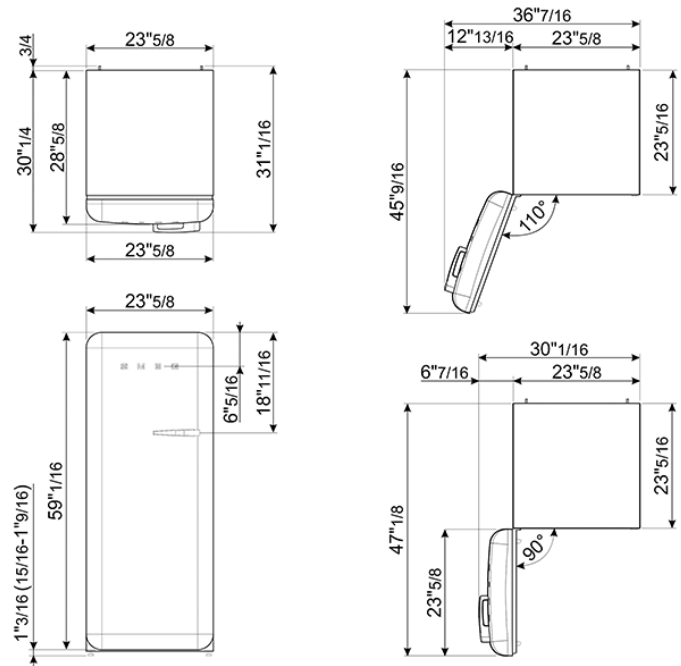

'50s STYLE FRIDGE WITH ICE COMPARTMENT, RED,
LEFT HAND HINGE, 60 CM (APPROX 24")
EAN13: 8017709271855

• **REFRIGERATOR** • Multiflow Cooling System • Fresh food capacity: 9 cu ft • Life plus zone 28 - 37°F • LED internal light • Automatic defrost • 3 adjustable glass shelves • Glass crisper cover • Fruit and vegetables drawer on telescopic guides • Inner door with 1 adjustable shelf and • 1 bottle shelve with wire support • **FREEZER** • Frozen food capacity: 0.92 cu ft • Ice cube tray • **DOOR** • 1 bin with transparent cover • 1 bottle storage bin • 2 adjustable bins • **TECHNICAL FEATURES** • Energy consumption: 230 kWh/year • Voltage: 120 V • Frequency: 60 Hz • Noise level: 38 dB(A) • Dimensions (HxWxD): 60 1/4" x 23 2/3" x 30 1/4" (handle included) • Dimensions door opened at 90° (HxWxD): 60 1/4" x 30 1/16" x 47 1/8" • Net weight: 156 lbs

Functions

Versions

- FAB28URRD3 - Red, right hand hinge