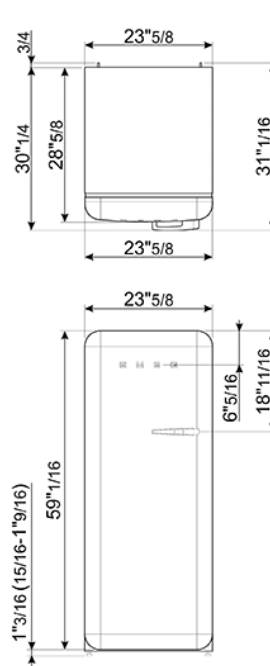

'50s Style fridge with ice compartment, White,
Left-hand hinge, 24" in-width
EAN13: 8017709271909

- **REFRIGERATOR** • Multiflow Cooling System • Fresh food capacity: 9 cu ft • Life plus zone 28 - 37°F • LED internal light • Automatic defrost
- 3 adjustable glass shelves • Glass crisper cover • Fruit and vegetable drawer on telescopic guides • Inner door with 1 adjustable shelf and 1 bottle shelf with wire support
- **FREEZER** • Frozen food capacity: 0.92 cu ft • Ice cube tray
- **DOOR** • 1 bin with transparent cover • 1 bottle storage bin • 2 adjustable storage bins
- **TECHNICAL FEATURES** • Energy consumption: 230 kWh/year • Voltage: 120 V • Frequency: 60 Hz
- Noise level: 38 dB(A) • Dimensions (HxWxD): 60 1/4" x 23 2/3" x 30 1/4" (handle included) • Dimensions (with door opened to 90°) (HxWxD): 60 1/4" x 30 1/16" x 47 1/8" • Net weight: 156 lbs

Functions

Versions

- FAB28URWH3 - White, Right Hand Hinge