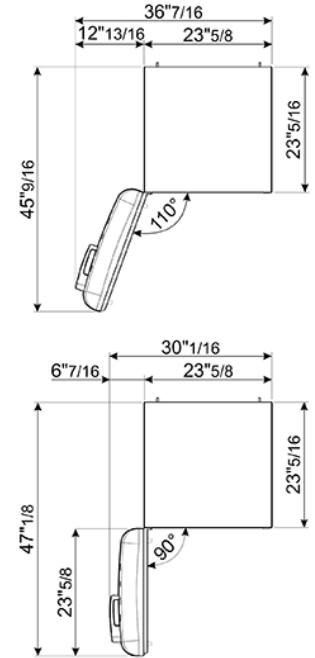

'50s Style fridge with ice compartment, White,
Left-hand hinge, 24" in-width
EAN13: 8017709271909

- **REFRIGERATOR** • Multiflow Cooling System • Fresh food capacity: 9 cu ft • Life plus zone 28 - 37°F • LED internal light • Automatic defrost
- 3 adjustable glass shelves • Glass crisper cover • Fruit and vegetable drawer on telescopic guides • Inner door with 1 adjustable shelf and 1 bottle shelf with wire support
- **FREEZER** • Frozen food capacity: 0.92 cu ft • Ice cube tray
- **DOOR** • 1 bin with transparent cover • 1 bottle storage bin • 2 adjustable storage bins
- **TECHNICAL FEATURES** • Energy consumption: 230 kWh/year • Voltage: 120 V • Frequency: 60 Hz
- Noise level: 38 dB(A) • Dimensions (HxWxD): 60 1/4" x 23 2/3" x 30 1/4" (handle included) • Dimensions (with door opened to 90°) (HxWxD): 60 1/4" x 30 1/16" x 47 1/8" • Net weight: 156 lbs

Functions

Versions

- FAB28URWH3 - White, Right Hand Hinge