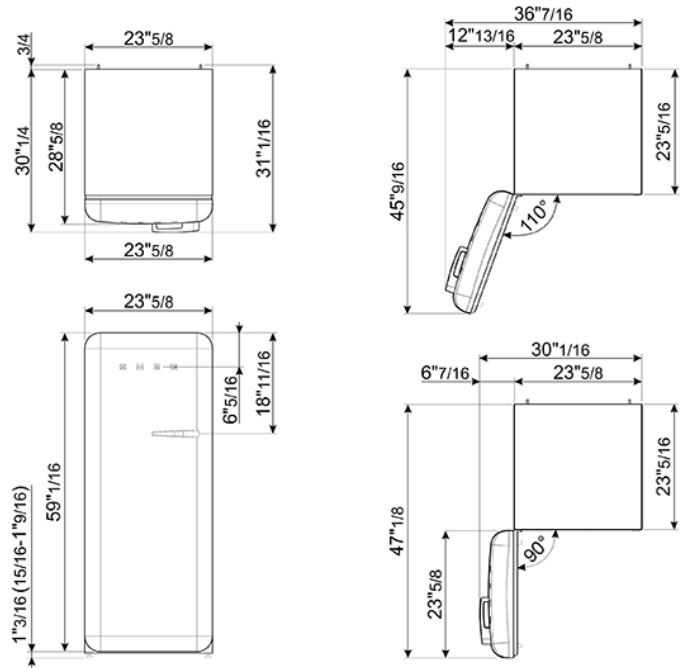

'50s Style fridge with ice compartment, Yellow,
Left-hand hinge, 24" in-width
EAN13: 8017709271923

• **REFRIGERATOR** • Multiflow Cooling System • Fresh food capacity: 9 cu ft • Life plus zone 28 - 37°F • LED internal light • Automatic defrost
 • 3 adjustable glass shelves • Glass crisper cover • Fruit and vegetable drawer on telescopic guides • Inner door with 1 adjustable shelf and 1 bottle shelf with wire support • **FREEZER** • Frozen food capacity: 0.92 cu ft • Ice cube tray • **DOOR** • 1 bin with transparent cover • 1 bottle storage bin • 2 adjustable storage bins • **TECHNICAL FEATURES** • Energy consumption: 230 kWh/year • Voltage: 120 V • Frequency: 60 Hz
 • Noise level: 38 dB(A) • Dimensions (HxWxD): 60 1/4" x 23 23" x 30 1/4" (handle included) • Dimensions (with door opened to 90°) (HxWxD): 60 1/4" x 30 1/16" x 47 1/8" • Net weight: 156 lbs

Functions

Versions

- FAB28URYW3 - Yellow, right hand hinge