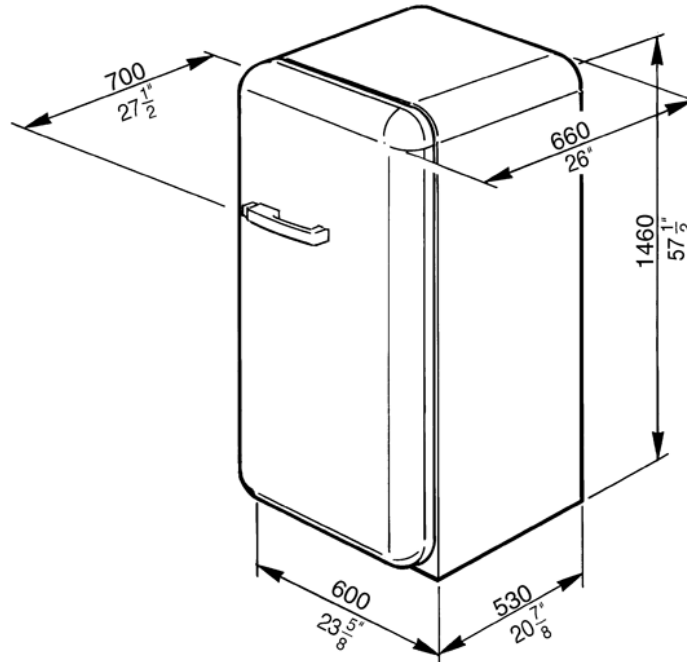

50'S Style Refrigerator with ice compartment,
Orange, Left hand hinge
EAN13: 8017709096533

- Capacity 9.22 Cu. Ft. • REFRIGERATOR • Interior light • 3 adjustable glass shelves • 1 bottle storage shelf • 1 fixed glass shelf • 1 fruit and vegetable container • 1 dairy box • DOOR • 2 adjustable covered bins • 2 bottle storage bins • 4 adjustable bins • 2 egg bins • FREEZER COMPARTMENT: • 1 Ice cube tray • Climatic class: T • Energy consumption: 305 kWh/ year • Voltage: 120 V • Current: 10 A • Frequency: 60 Hz • Dimensions (h x w x d) 57½ x 23⅝ x 27½ inches • Gross weight: 181.4 lbs • Net weight: 156.5 lbs • A gap of 12 ½" inches must be left on the hinged side of the product to allow the door to open

Versions

- FAB28UOR - Orange, hinges on the right • FAB28UVER - Lime green, hinges on the right • FAB28UVEL - Lime green, hinges on the left • FAB28UNER - Black, hinges on the right • FAB28UNEL - Black, hinges on the left • FAB28UROR - Pink, hinges on the right • FAB28UROL - Pink, hinges on the left • FAB28URR - Red, hinges on the right • FAB28URL - Red, hinges on the left • FAB28UBLR - Blue, hinges on the right • FAB28UBLL - Blue, hinges on the left • FAB28UPR - Cream, hinges on the right • FAB28UPL - Cream, hinges on the left • FAB28UAZR - Pastel blue, hinges on the right • FAB28UAZL - Pastel blue, hinges on the left • FAB28UVR - Pastel green, hinges on the right • FAB28UVL - Pastel green, hinges on the left • FAB28UXR - Silver, hinges on the right • FAB28UXL - Silver, hinges on the left