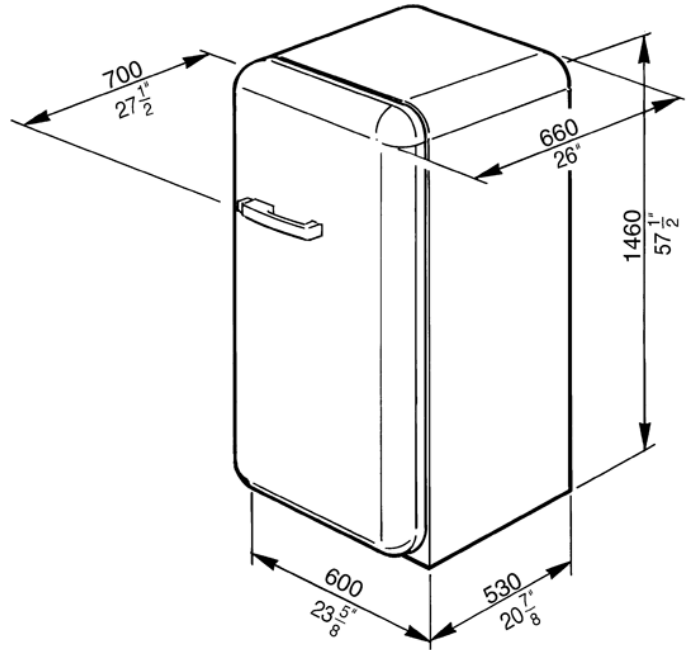

FAB28UPGR1

50'S Style Refrigerator with ice compartment,
Pastel green, Right hand hinge
EAN13: 8017709208547

• 9.22 cu. ft. capacity • **Refrigerator** • Interior light • 3 adjustable glass shelves • 1 bottle storage shelf • 1 fixed glass shelf • 1 fruit and vegetable container • 1 dairy box • **Door** • 2 adjustable covered bins • 2 bottle storage bins • 4 adjustable bins • 2 egg bins • **Freezer compartment** • 1 Ice cube tray • Dimensions (h x w x d) 57 1/2" x 23 5/8" x 27 1/2"

Versions

- FAB28UPGL1 - Pastel green, left hand hinge