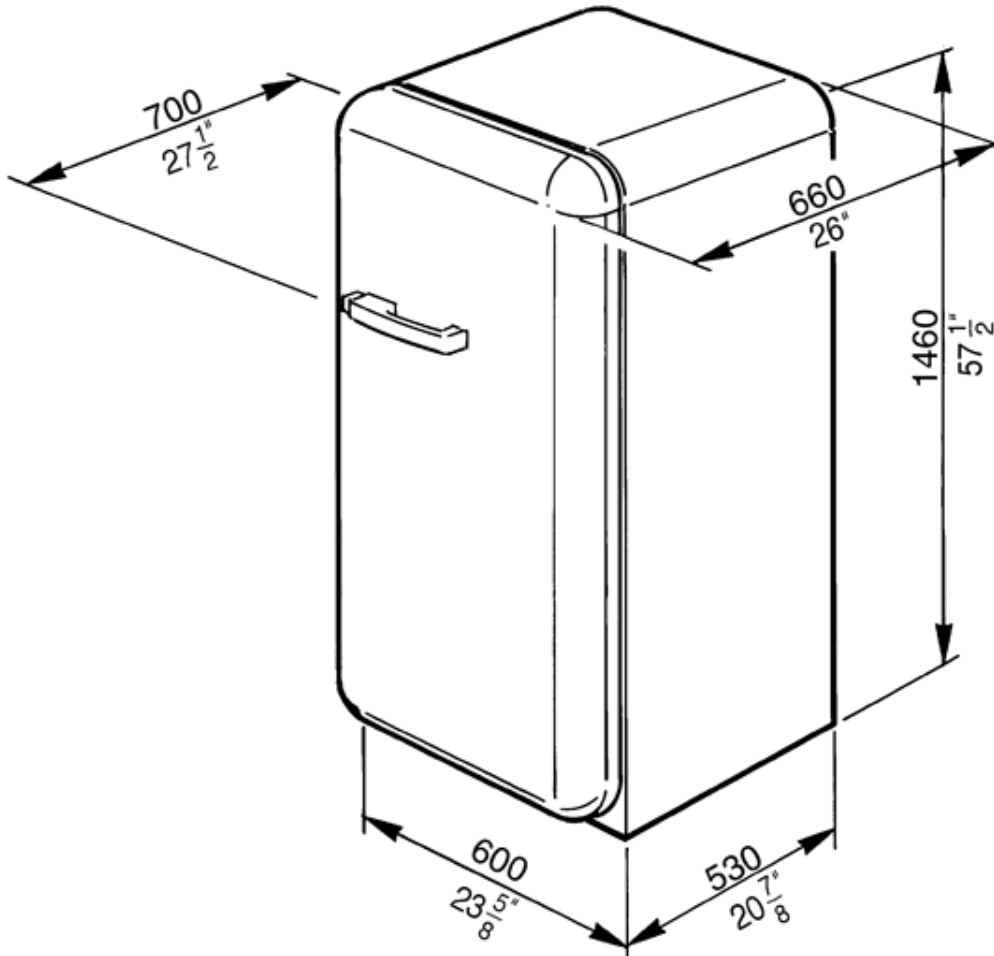

FAB28UPR

50's Retro style
fridge
free standing
50's style
cream
24"

SMEG U.S.A. INC.
A&D BUILDING
150 EAST 58th STREET, 7th FLOOR
NEW YORK, NY, 10155
Tel. +1 212 265 5378
Fax +1 212 265 5945