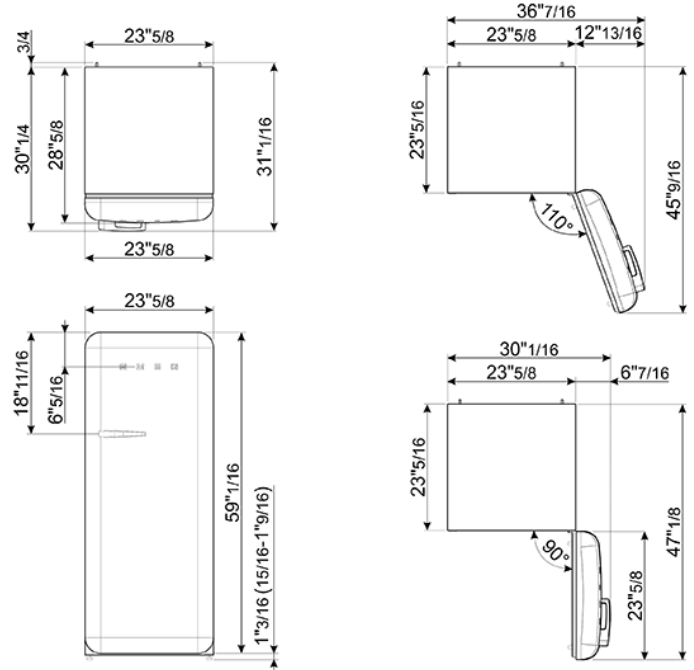

'50s Style fridge with ice compartment, Blue,
Right-hand hinge, 24" in-width
EAN13: 8017709271718

• **REFRIGERATOR** • Multiflow Cooling System • Fresh food capacity: 9 cu ft • Life plus zone 28 - 37°F • LED internal light • Automatic defrost • 3 adjustable glass shelves • Glass crisper cover • Fruit and vegetable drawer on telescopic guides • Inner door with 1 adjustable shelf and 1 bottle shelf with wire support • **FREEZER** • Frozen food capacity: 0.92 cu ft • Ice cube tray • **DOOR** • 1 bin with transparent cover • 1 bottle storage bin • 2 adjustable storage bins • **TECHNICAL FEATURES** • Energy consumption: 230 kWh/year • Voltage: 120 V • Frequency: 60 Hz • Noise level: 38 dB(A) • Dimensions (HxWxD): 60 1/4" x 23 2/3" x 30 1/4" (handle included) • Dimensions (with door opened to 90°) (HxWxD): 60 1/4" x 30 1/16" x 47 1/8" • Net weight: 156 lbs