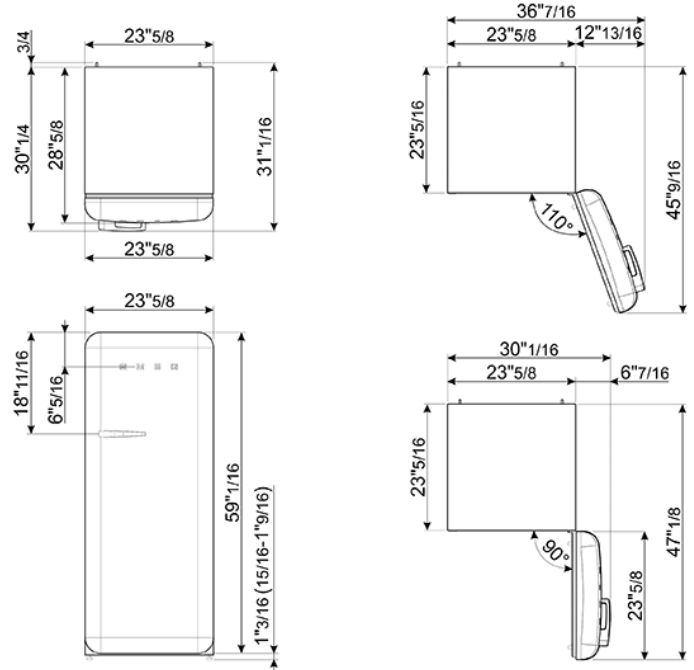

'50s Style fridge with ice compartment, Black,
Right-hand hinge, 24" in-width
EAN13: 8017709271732

• **REFRIGERATOR** • Multiflow Cooling System • Fresh food capacity: 9 cu ft • Life plus zone 28 - 37°F • LED internal light • Automatic defrost • 3 adjustable glass shelves • Glass crisper cover • Fruit and vegetable drawer on telescopic guides • Inner door with 1 adjustable shelf and 1 bottle shelf with wire support • **FREEZER** • Frozen food capacity: 0.92 cu ft • Ice cube tray • **DOOR** • 1 bin with transparent cover • 1 bottle storage bin • 2 adjustable storage bins • **TECHNICAL FEATURES** • Energy consumption: 230 kWh/year • Voltage: 120 V • Frequency: 60 Hz • Noise level: 38 dB(A) • Dimensions (HxWxD): 60 1/4" x 23 2/3" x 30 1/4" (handle included) • Dimensions (with door opened to 90°) (HxWxD): 60 1/4" x 30 1/16" x 47 1/8" • Net weight: 156 lbs

Functions

Versions

- FAB28ULBL3 - Black, left hand hinge