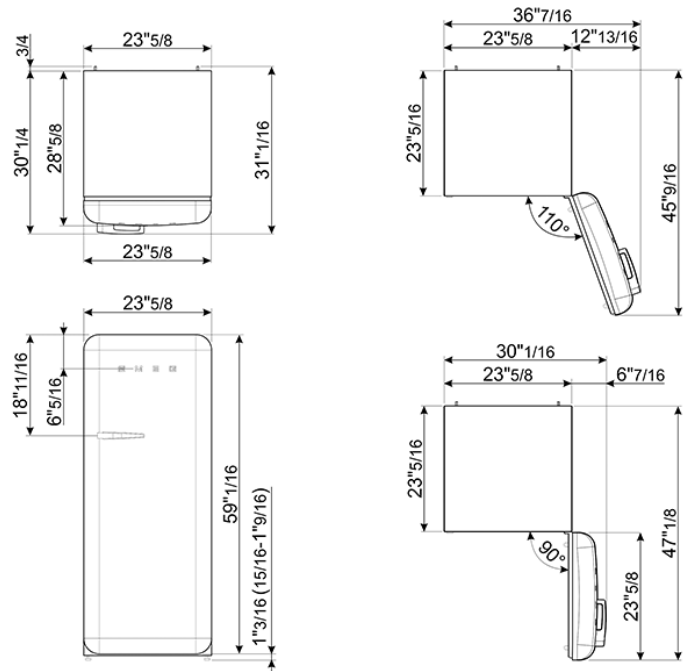

'50s Style fridge with ice compartment, Lime green, Right-hand hinge, 24" in-width
 EAN13: 8017709271770

- **REFRIGERATOR** • Multiflow Cooling System • Fresh food capacity: 9 cu ft • Life plus zone 28 - 37°F • LED internal light • Automatic defrost
- 3 adjustable glass shelves • Glass crisper cover • Fruit and vegetable drawer on telescopic guides • Inner door with 1 adjustable shelf and 1 bottle shelf with wire support
- **FREEZER** • Frozen food capacity: 0.92 cu ft • Ice cube tray
- **DOOR** • 1 bin with transparent cover • 1 bottle storage bin • 2 adjustable storage bins
- **TECHNICAL FEATURES** • Energy consumption: 230 kWh/year • Voltage: 120 V • Frequency: 60 Hz • Noise level: 38 dB(A) • Dimensions (HxWxD): 60 1/4" x 23 2/3" x 30 1/4" (handle included) • Dimensions (with door opened to 90°) (HxWxD): 60 1/4" x 30 1/16" x 47 1/8" • Net weight: 156 lbs