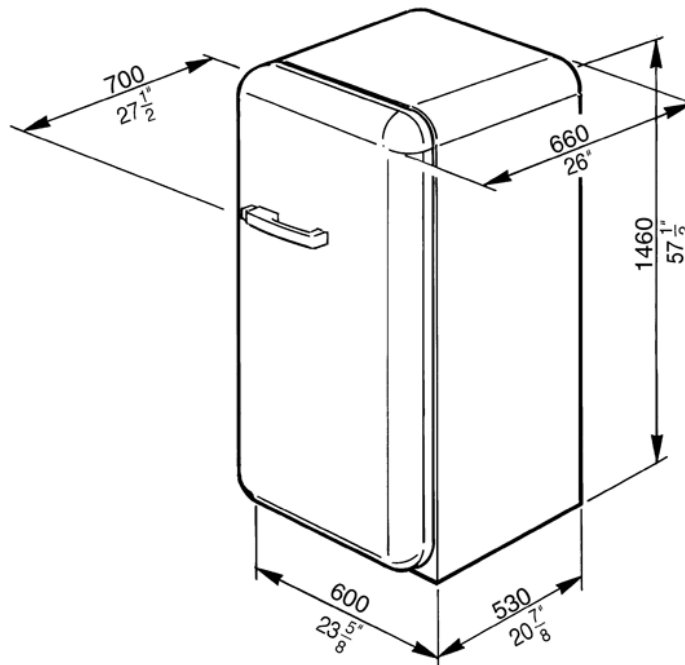

50'S Style Refrigerator with ice compartment,  
Pink, Left hand hinge  
EAN13: 8017709096595

- Capacity 9.22 Cu. Ft. • REFRIGERATOR • Interior light • 3 adjustable glass shelves • 1 bottle storage shelf • 1 fixed glass shelf • 1 fruit and vegetable container • 1 dairy box • DOOR • 2 adjustable covered bins • 2 bottle storage bins • 4 adjustable bins • 2 egg bins • FREEZER COMPARTMENT: • 1 Ice cube tray • Climatic class: T • Energy consumption: 305 kWh/ year • Voltage: 120 V • Current: 10 A • Frequency: 60 Hz • Dimensions (h x w x d ) 57½ x 23⅝ x 27½ inches • Gross weight: 181.4 lbs • Net weight: 156.5 lbs • A gap of 12 ½" inches must be left on the hinged side of the product to allow the door to open

## Versions

- FAB28UROR - Pink, hinges on the right • FAB28UOR - Orange, hinges on the right • FAB28UOL - Orange, hinges on the left • FAB28UVER - Lime green, hinges on the right • FAB28UVEL - Lime green, hinges on the left • FAB28UNER - Black, hinges on the right • FAB28UNEL - Black, hinges on the left • FAB28URR - Red, hinges on the right • FAB28URL - Red, hinges on the left • FAB28UBLR - Blue, hinges on the right • FAB28UBLL - Blue, hinges on the left • FAB28UPR - Cream, hinges on the right • FAB28UPL - Cream, hinges on the left • FAB28UAZR - Pastel blue, hinges on the right • FAB28UAZL - Pastel blue, hinges on the left • FAB28UVR - Pastel green, hinges on the right • FAB28UVL - Pastel green, hinges on the left • FAB28UXR - Silver, hinges on the right • FAB28UXL - Silver, hinges on the left