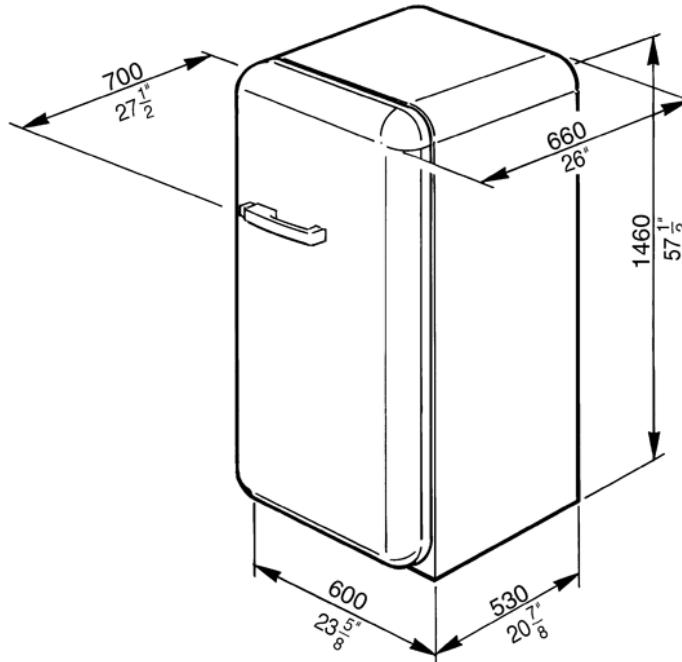

50'S Style Refrigerator with ice compartment,
Pink, Right hand hinge
EAN13: 8017709096588

- Capacity 9.22 Cu. Ft. • REFRIGERATOR • Interior light • 3 adjustable glass shelves • 1 bottle storage shelf • 1 fixed glass shelf • 1 fruit and vegetable container • 1 dairy box • DOOR • 2 adjustable covered bins • 2 bottle storage bins • 4 adjustable bins • 2 egg bins • FREEZER COMPARTMENT: • 1 Ice cube tray • Climatic class: T • Energy consumption: 305 kWh/ year • Voltage: 120 V • Current: 10 A • Frequency: 60 Hz • Dimensions (h x w x d) 57½ x 23⅝ x 27½ inches • Gross weight: 181.4 lbs • Net weight: 156.5 lbs • A gap of 12 ½" inches must be left on the hinged side of the product to allow the door to open

Versions

- FAB28UROL - Pink, hinges on the left • FAB28UOR - Orange, hinges on the right • FAB28UOL - Orange, hinges on the left • FAB28UVER - Lime green, hinges on the right • FAB28UVEL - Lime green, hinges on the left • FAB28UNER - Black, hinges on the right • FAB28UNEL - Black, hinges on the left • FAB28URR - Red, hinges on the right • FAB28URL - Red, hinges on the left • FAB28UBLR - Blue, hinges on the right • FAB28UBLL - Blue, hinges on the left • FAB28UPR - Cream, hinges on the right • FAB28UPL - Cream, hinges on the left • FAB28UAZR - Pastel blue, hinges on the right • FAB28UAZL - Pastel blue, hinges on the left • FAB28UVR - Pastel green, hinges on the right • FAB28UVL - Pastel green, hinges on the left • FAB28UXR - Silver, hinges on the right • FAB28UXL - Silver, hinges on the left