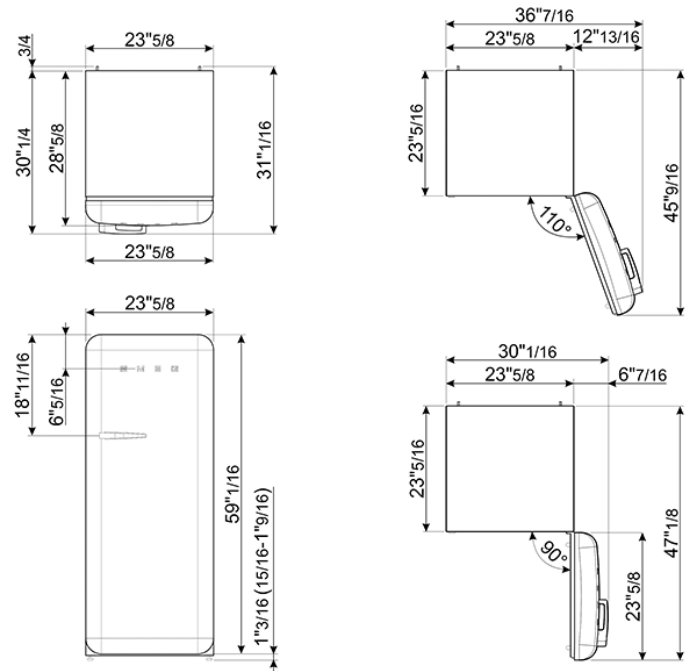

'50s Style fridge with ice compartment, Orange,  
Right-hand hinge, 24" in-width  
EAN13: 8017709271794

• **REFRIGERATOR** • Multiflow Cooling System • Fresh food capacity: 9 cu ft • Life plus zone 28 - 37°F • LED internal light • Automatic defrost  
• 3 adjustable glass shelves • Glass crisper cover • Fruit and vegetable drawer on telescopic guides • Inner door with 1 adjustable shelf and  
1 bottle shelf with wire support • **FREEZER** • Frozen food capacity: 0.92 cu ft • Ice cube tray • **DOOR** • 1 bin with transparent cover • 1 bottle  
storage bin • 2 adjustable storage bins • **TECHNICAL FEATURES** • Energy consumption: 230 kWh/year • Voltage: 120 V • Frequency: 60 Hz  
• Noise level: 38 dB(A) • Dimensions (HxWxD): 60 1/4" x 23 2/3" x 30 1/4" (handle included) • Dimensions (with door opened to 90°) (HxWxD):  
60 1/4" x 30 1/16" x 47 1/8" • Net weight: 156 lbs

## Versions

- FAB28ULOR3 - Orange, Left-hand hinge