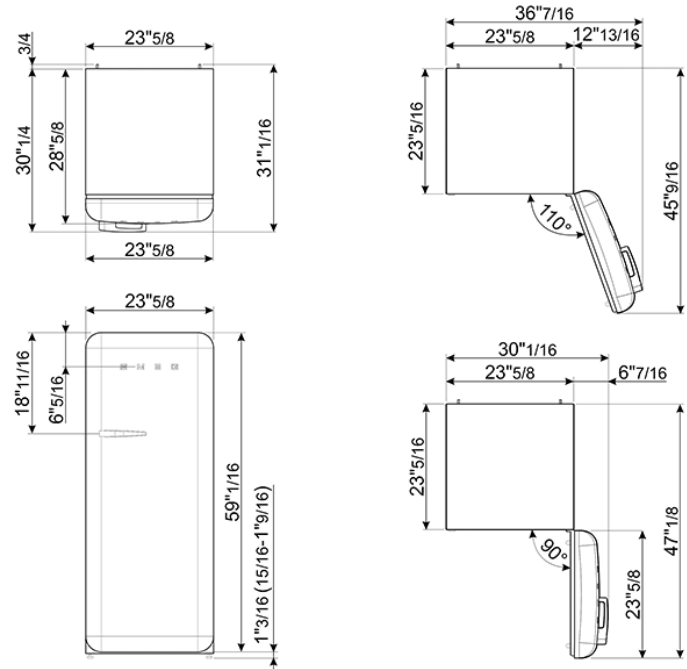

'50s Style fridge with ice compartment, White,  
Right-hand hinge, 24" in-width  
EAN13: 8017709271916

• **REFRIGERATOR** • Multiflow Cooling System • Fresh food capacity: 9 cu ft • Life plus zone 28 - 37°F • LED internal light • Automatic defrost  
 • 3 adjustable glass shelves • Glass crisper cover • Fruit and vegetable drawer on telescopic guides • Inner door with 1 adjustable shelf and 1 bottle shelf with wire support • **FREEZER** • Frozen food capacity: 0.92 cu ft • Ice cube tray • **DOOR** • 1 bin with transparent cover • 1 bottle storage bin • 2 adjustable storage bins • **TECHNICAL FEATURES** • Energy consumption: 230 kWh/year • Voltage: 120 V • Frequency: 60 Hz  
 • Noise level: 38 dB(A) • Dimensions (HxWxD): 60 1/4" x 23 2/3" x 30 1/4" (handle included) • Dimensions (with door opened to 90°) (HxWxD): 60 1/4" x 30 1/16" x 47 1/8" • Net weight: 156 lbs

## Functions

## Versions

- FAB28ULWH3 - White, Left Hand Hinge