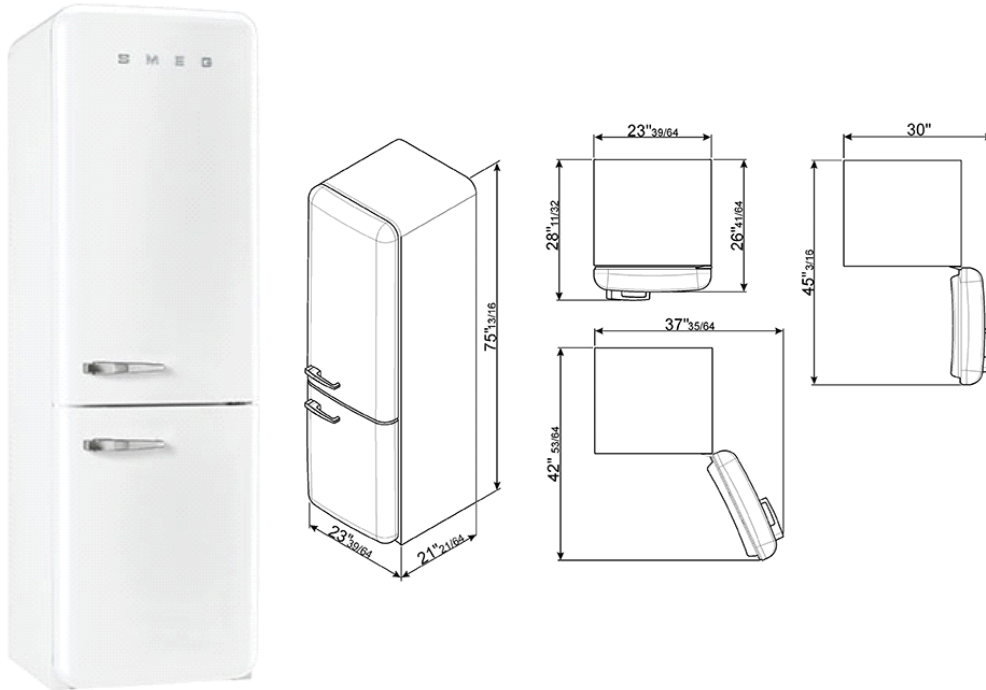

50'S Retro Style refrigerator with automatic freezer, White, Right hand hinge
EAN13: 8017709219406

• Frost-free • 2 adjustable thermostats • **Refrigerator** • 8.2 cu. ft. capacity • Interior light • 3 adjustable glass shelves • 1 fruit and vegetable container • 1 bottle storage shelf • **Door** • 3 adjustable balconies • 1 balcony shelf with transparent cover • Egg holder • **Freezer** • 3.5 cu. ft. capacity • 2 drawers • 1 compartment with pull-down flap • Fast-freezing compartment • Ice tray
• Dimensions (h x w x d) 75 17/20" x 23 2/3" x 26 2/3"

Versions

- FAB32UWHLN - White, left hand hinge