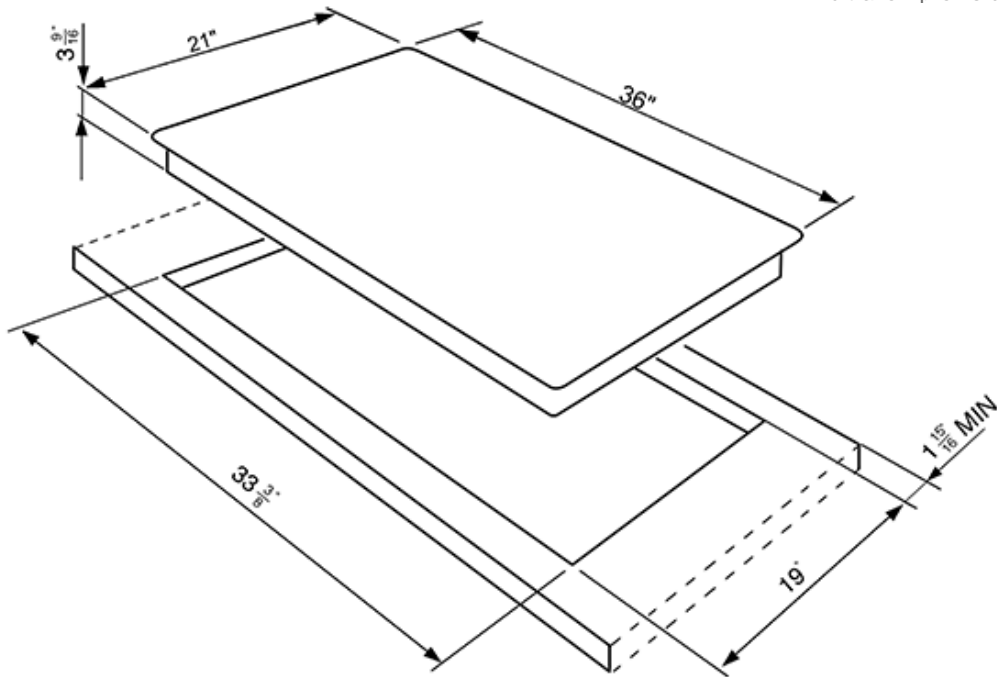

Voltage rating: 120V / 60Hz / 0.1Amps

Options

- **WOKGHU** - Cast iron wok ring

PGFU36X

classic

gas
36"
stainless steel
ultra low profile base

SMEG U.S.A. INC.
A&D BUILDING
150 EAST 58th STREET, 7th FLOOR
NEW YORK, NY, 10155
Tel. +1 212 265 5378
Fax +1 212 265 5945