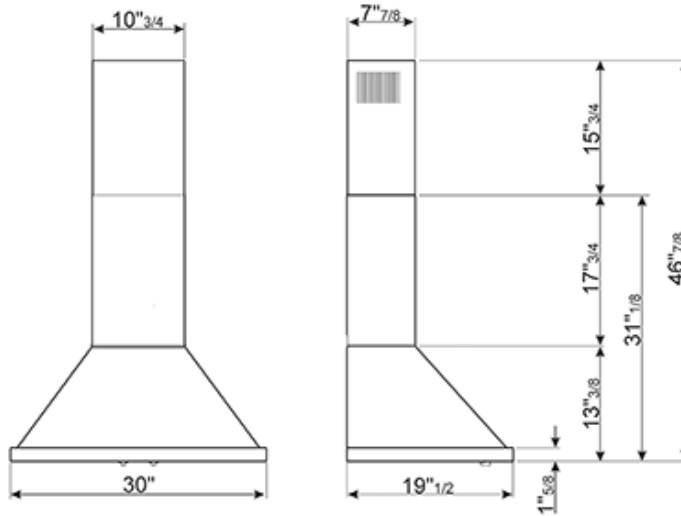

wall mounted ventilation hood  
30"  
stainless steel

SMEG U.S.A. INC.  
A&D BUILDING  
150 EAST 58th STREET, 7th FLOOR  
NEW YORK, NY, 10155  
Tel. +1 212 265 5378  
Fax +1 212 265 5945