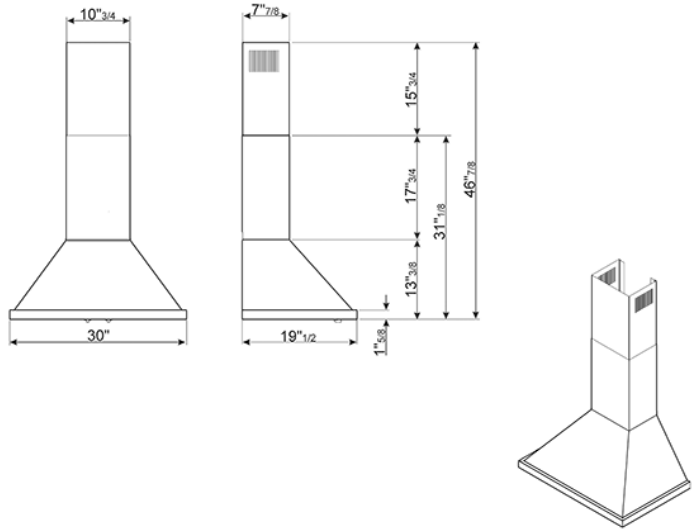

30" Portofino Chimney Hood,
Stainless Steel
EAN13: 8017709261825

• Control adjustment knobs • 3 speeds and additional intensive speed • 2 LED lights • Motor power 445 W • 3 aluminium grease filters • 600 CFM max setting • Electrical connection rating: 485 W • Voltage: 120 V • Frequency (Hz): 60 Hz