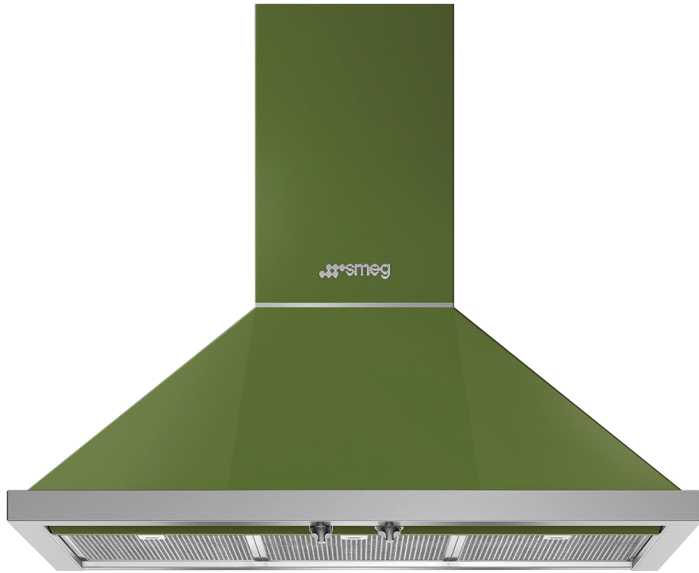

90 CM (approx. 36") Portofino, Chimney Hood,  
Olive Green  
EAN13: 8017709246280

• Control adjustment knobs • 3 speeds and additional intensive speed • 2 LED lights • Motor power 205W • 3 stainless steel grease filters • 600 CFM max setting

## Versions

• KPF36URD - Red • KPF36UYW - Yellow • KPF36UWH - White • KPF36UOR - Orange • KPF36UBL - Black • KPF36UX - Stainless steel