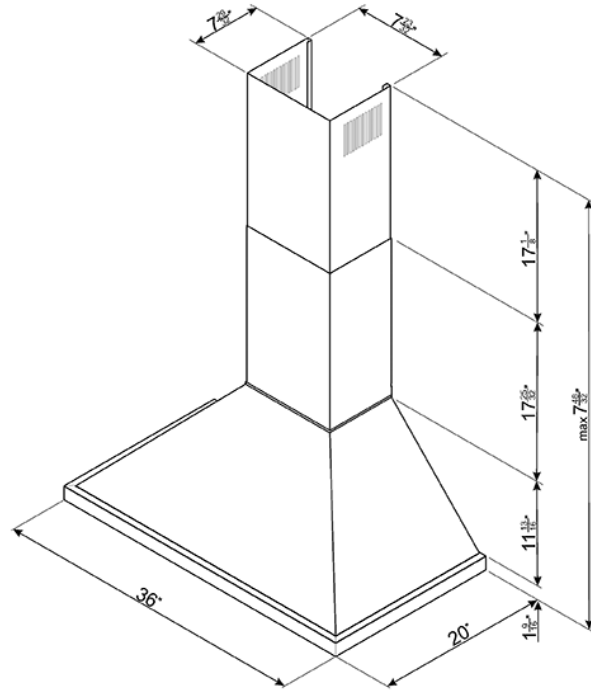

90 CM (approx. 36") Portofino, Chimney Hood,  
Olive Green  
EAN13: 8017709246280

• Control adjustment knobs • 3 speeds and additional intensive speed • 2 LED lights • Motor power 205W • 3 stainless steel grease filters • 600 CFM max setting