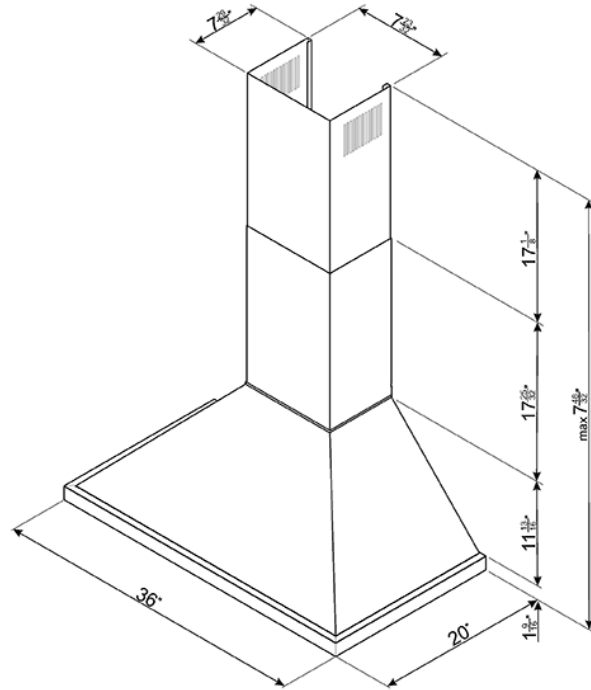

90 CM (approx. 36") Portofino, Chimney Hood,  
White  
EAN13: 8017709246297

• Control adjustment knobs • 3 speeds and additional intensive speed • 2 LED lights • Motor power 205W • 3 stainless steel grease filters • 600 CFM max setting