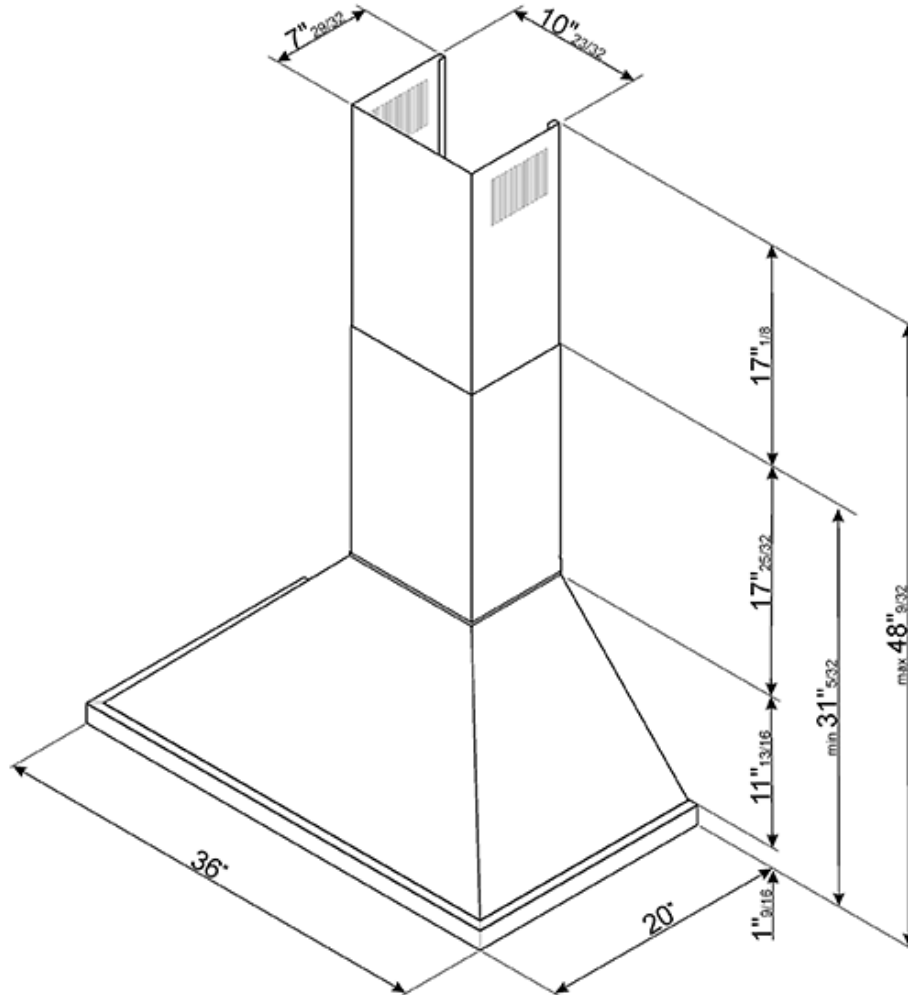

KPF36UX
Portofino

wall mounted ventilation hood
36"
stainless steel

SMEG U.S.A. INC.
A&D BUILDING
150 EAST 58th STREET, 7th FLOOR
NEW YORK, NY, 10155
Tel. +1 212 265 5378
Fax +1 212 265 5945