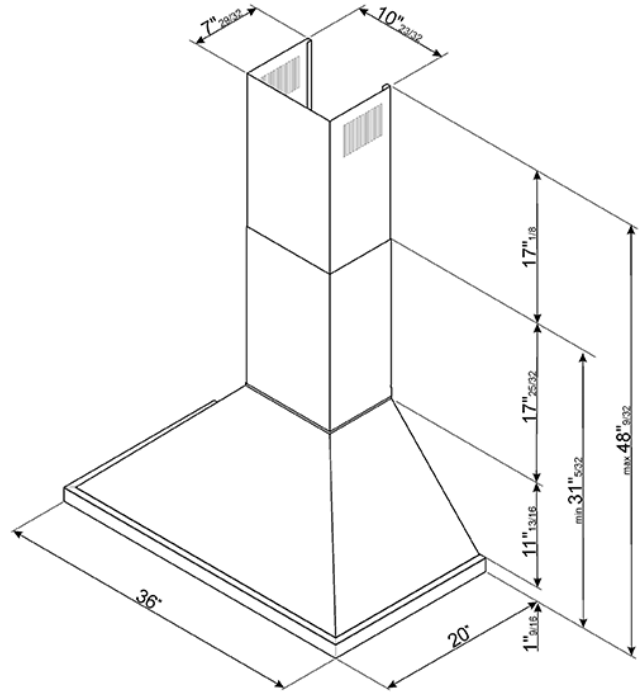

36" Portofino, Chimney Hood,  
Stainless Steel  
EAN13: 8017709246303

• Control adjustment knobs • 3 speeds and additional intensive speed • 2 LED lights • Motor power 205W • 3 stainless steel grease filters • 600 CFM max setting • **Electrical Connection** • Electrical connection rating: 495 W • Voltage: 120 V • Frequency (Hz): 60 Hz