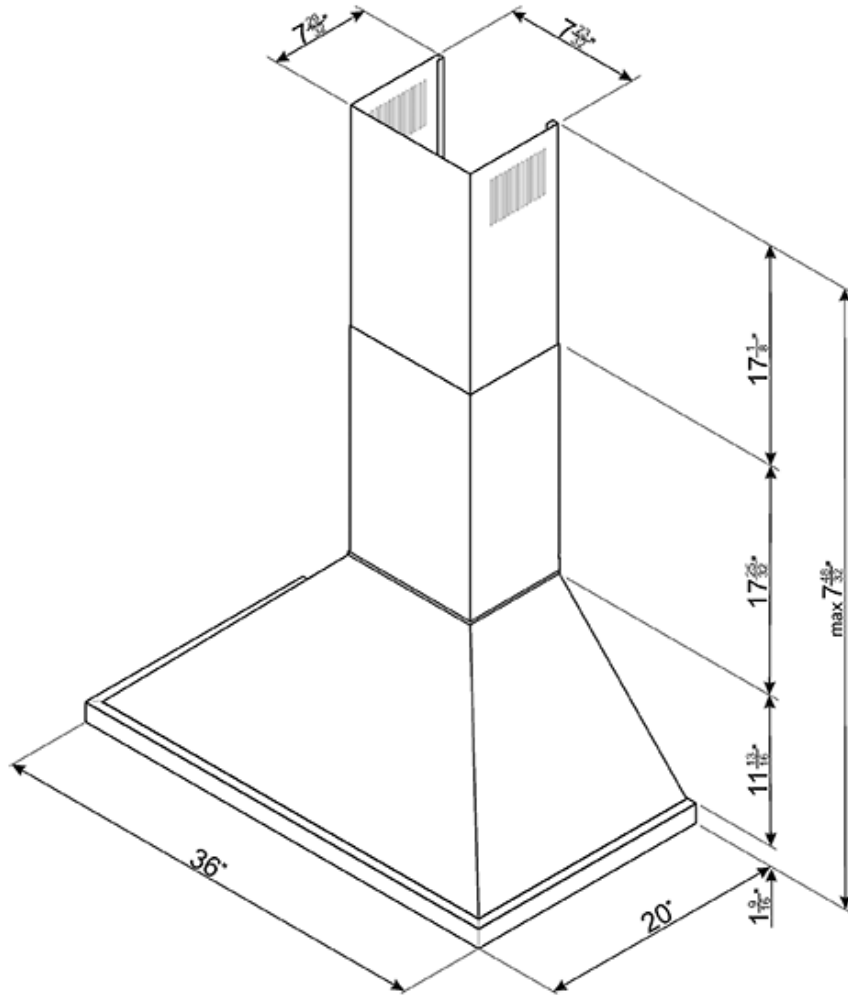

KPF36UYW

Portofino

wall mounted ventilation hood
36"
yellow

SMEG U.S.A. INC.
A&D BUILDING
150 EAST 58th STREET, 7th FLOOR
NEW YORK, NY, 10155
Tel. +1 212 265 5378
Fax +1 212 265 5945