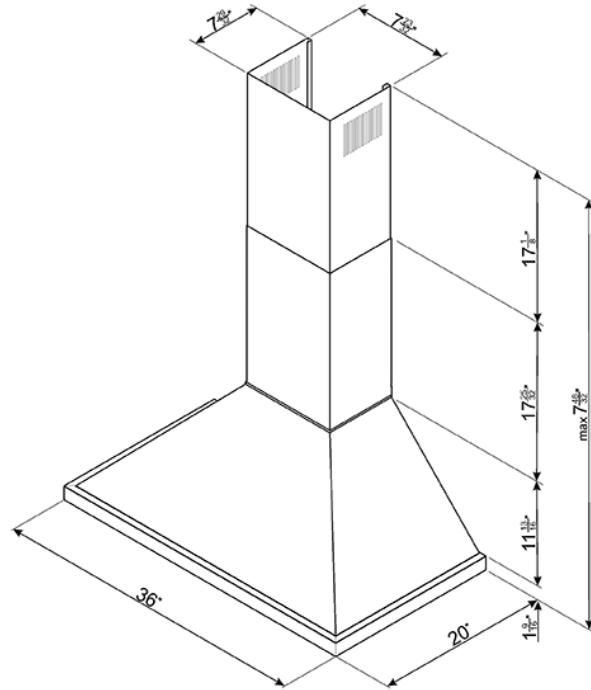

90 CM (approx. 36") Portofino, Chimney Hood,  
Yellow  
EAN13: 8017709246273

• Control adjustment knobs • 3 speeds and additional intensive speed • 2 LED lights • Motor power 205W • 3 stainless steel grease filters • 600 CFM max setting