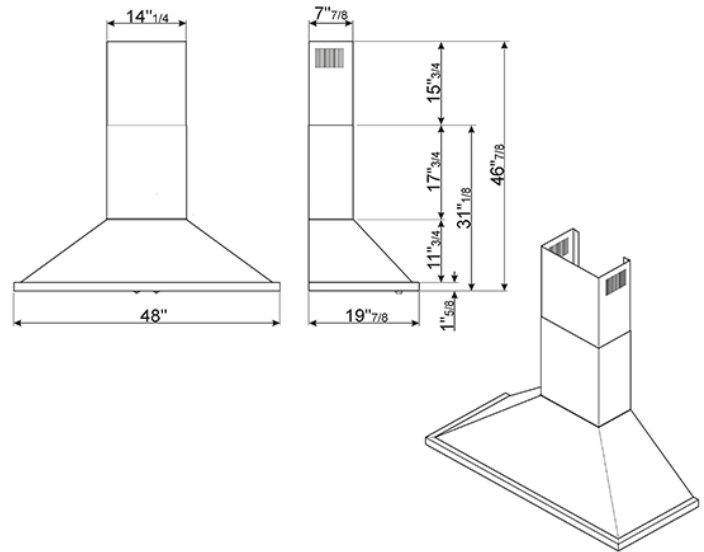

48" Portofino, Chimney Hood,
Matte Black
EAN13: 8017709261696

- Control adjustment knobs • 3 speeds and additional intensive speed • 4 LED lights • Motor power 455W • 4 stainless steel grease filters
- 600 CFM max setting • **Electrical Connection** • Electrical connection rating: 535 W - 5 Amps • Voltage: 120 V • Frequency (Hz): 60 Hz