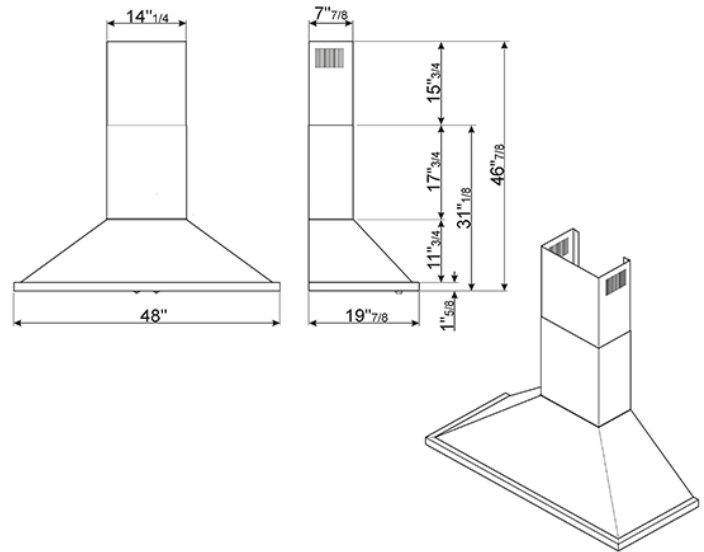

48" Portofino, Chimney Hood,
Black
EAN13: 8017709261702

- Control adjustment knobs • 3 speeds and additional intensive speed • 4 LED lights • Motor power 455W • 4 stainless steel grease filters
- 600 CFM max setting • **Electrical Connection** • Electrical connection rating: 535 W - 5 Amps • Voltage: 120 V • Frequency (Hz): 60 Hz