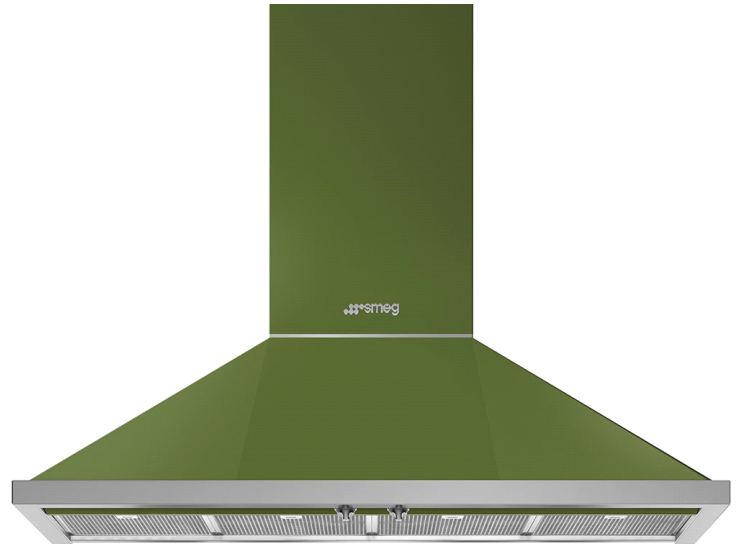

KPF48UOG New product

Portofino

48" Portofino, Chimney Hood,
Olive Green

EAN13: 8017709261719

Control adjustment knobs

3 speeds and additional intensive speed

4 LED lights

Motor power 455W

4 stainless steel grease filters

600 CFM max setting

Electrical Connection

Electrical connection rating: 535 W - 5 Amps

Voltage: 120 V

Frequency (Hz): 60 Hz

Versions

- **KPF48URD** - Red
- **KPF48UYW** - Yellow
- **KPF48UWH** - White
- **KPF48UOR** - Orange
- **KPF48UBL** - Black
- **KPF48UX** - Stainless Steel
- **KPF48UAN** - Matte Black