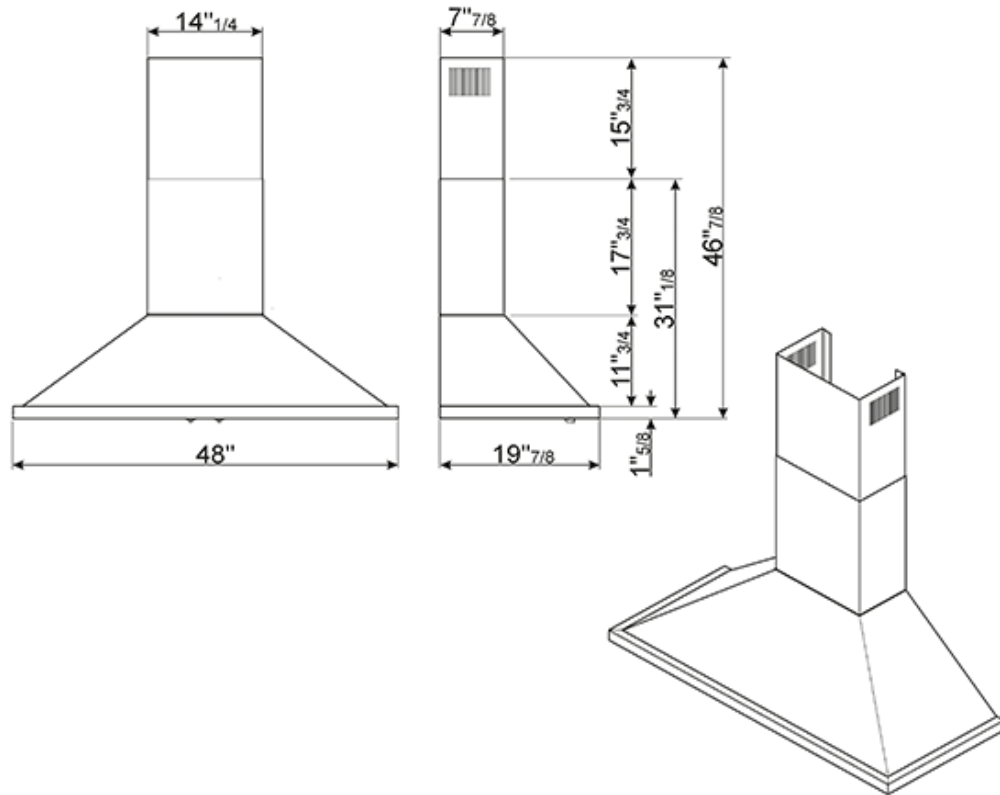

wall mounted ventilation hood  
48"  
olive green

SMEG U.S.A. INC.  
A&D BUILDING  
150 EAST 58th STREET, 7th FLOOR  
NEW YORK, NY, 10155  
Tel. +1 212 265 5378  
Fax +1 212 265 5945