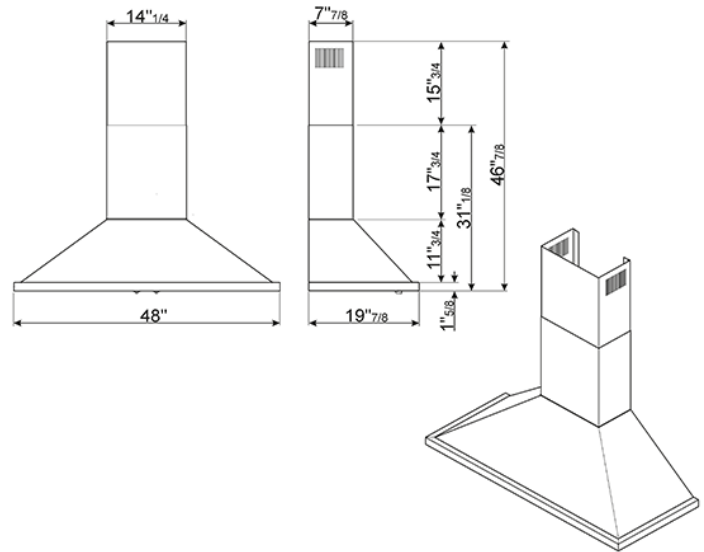

48" Portofino, Chimney Hood,  
Olive Green  
EAN13: 8017709261719

- Control adjustment knobs • 3 speeds and additional intensive speed • 4 LED lights • Motor power 455W • 4 stainless steel grease filters
- 600 CFM max setting • **Electrical Connection** • Electrical connection rating: 535 W - 5 Amps • Voltage: 120 V • Frequency (Hz): 60 Hz