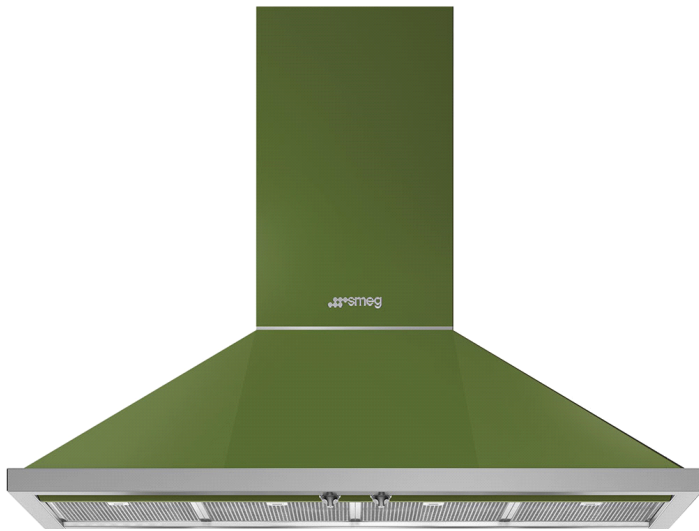

48" Portofino, Chimney Hood,  
Olive Green  
EAN13: 8017709261719

- Control adjustment knobs • 3 speeds and additional intensive speed • 4 LED lights • Motor power 455W • 4 stainless steel grease filters
- 600 CFM max setting • **Electrical Connection** • Electrical connection rating: 535 W - 5 Amps • Voltage: 120 V • Frequency (Hz): 60 Hz

## Versions

- KPF48URD - Red • KPF48UYW - Yellow • KPF48UWH - White • KPF48UOR - Orange • KPF48UBL - Black • KPF48UX - Stainless Steel • KPF48UAN - Matte Black