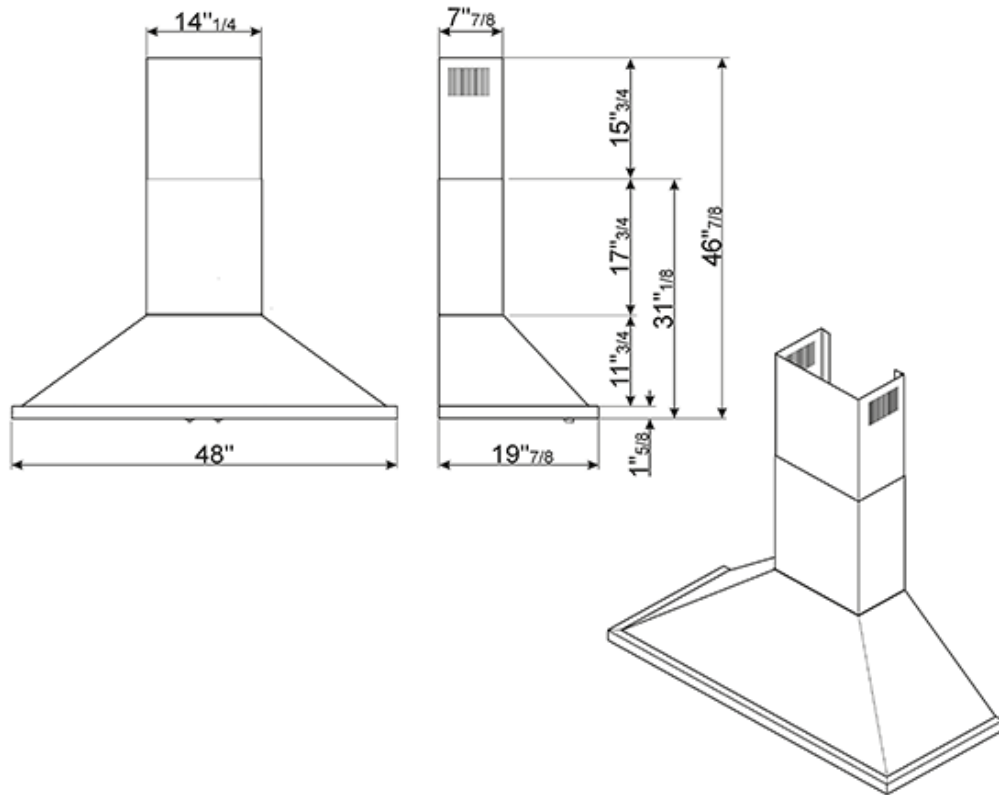

KPF48UOR

Portofino

wall mounted ventilation hood
48"
orange

SMEG U.S.A. INC.
A&D BUILDING
150 EAST 58th STREET, 7th FLOOR
NEW YORK, NY, 10155
Tel. +1 212 265 5378
Fax +1 212 265 5945