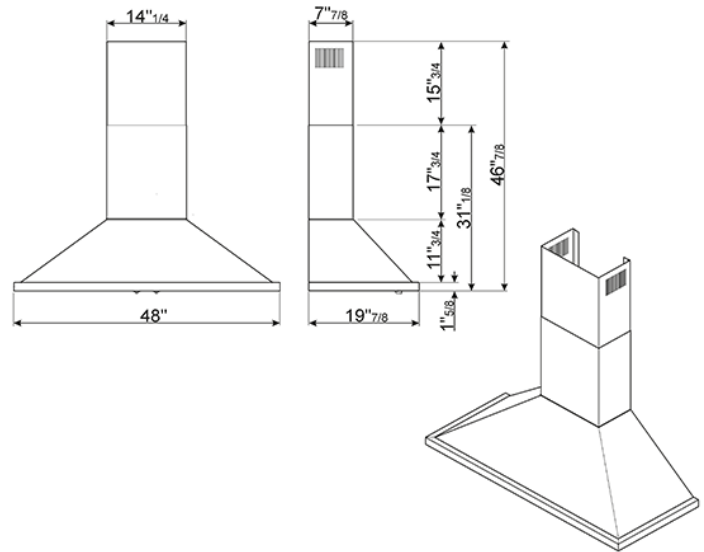

48" Portofino, Chimney Hood,
Orange
EAN13: 8017709261726

- Control adjustment knobs • 3 speeds and additional intensive speed • 4 LED lights • Motor power 455W • 4 stainless steel grease filters
- 600 CFM max setting • **Electrical Connection** • Electrical connection rating: 535 W - 5 Amps • Voltage: 120 V • Frequency (Hz): 60 Hz