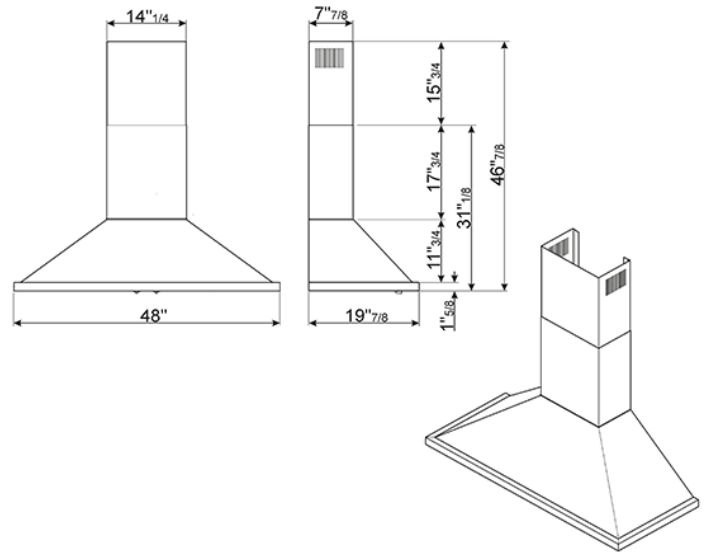

48" Portofino, Chimney Hood,
Red
EAN13: 8017709261733

- Control adjustment knobs • 3 speeds and additional intensive speed • 4 LED lights • Motor power 455W • 4 stainless steel grease filters
- 600 CFM max setting • **Electrical Connection** • Electrical connection rating: 535 W - 5 Amps • Voltage: 120 V • Frequency (Hz): 60 Hz