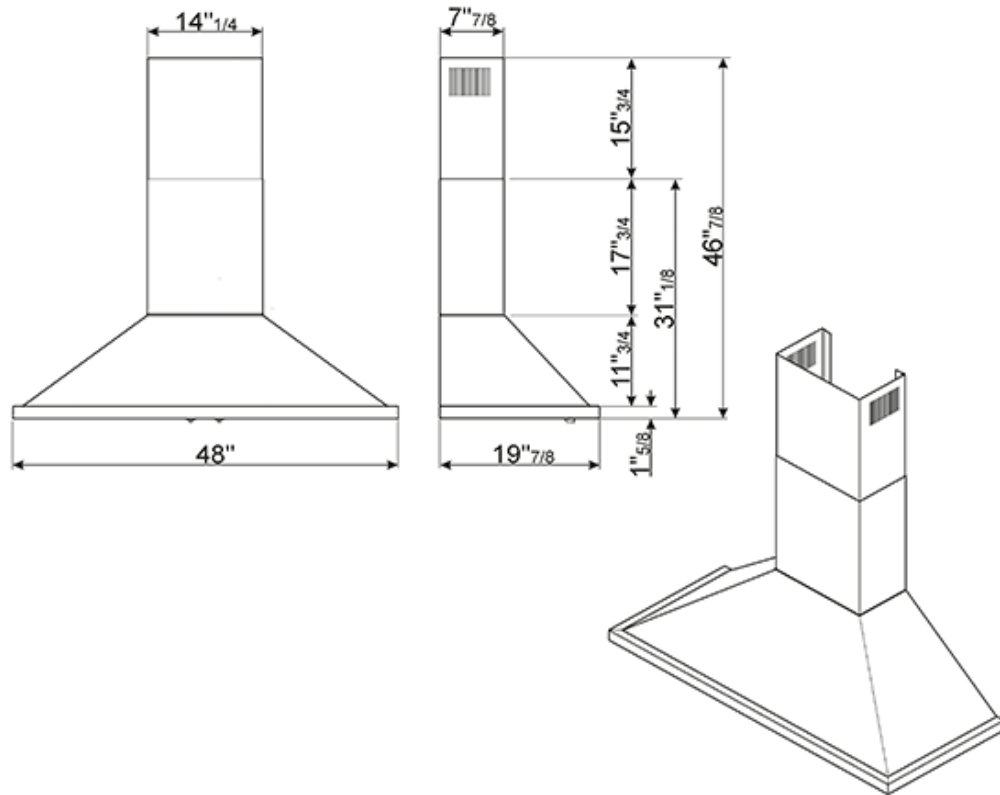

Portofino

wall mounted ventilation hood  
48"  
red

SMEG U.S.A. INC.  
A&D BUILDING  
150 EAST 58th STREET, 7th FLOOR  
NEW YORK, NY, 10155  
Tel. +1 212 265 5378  
Fax +1 212 265 5945