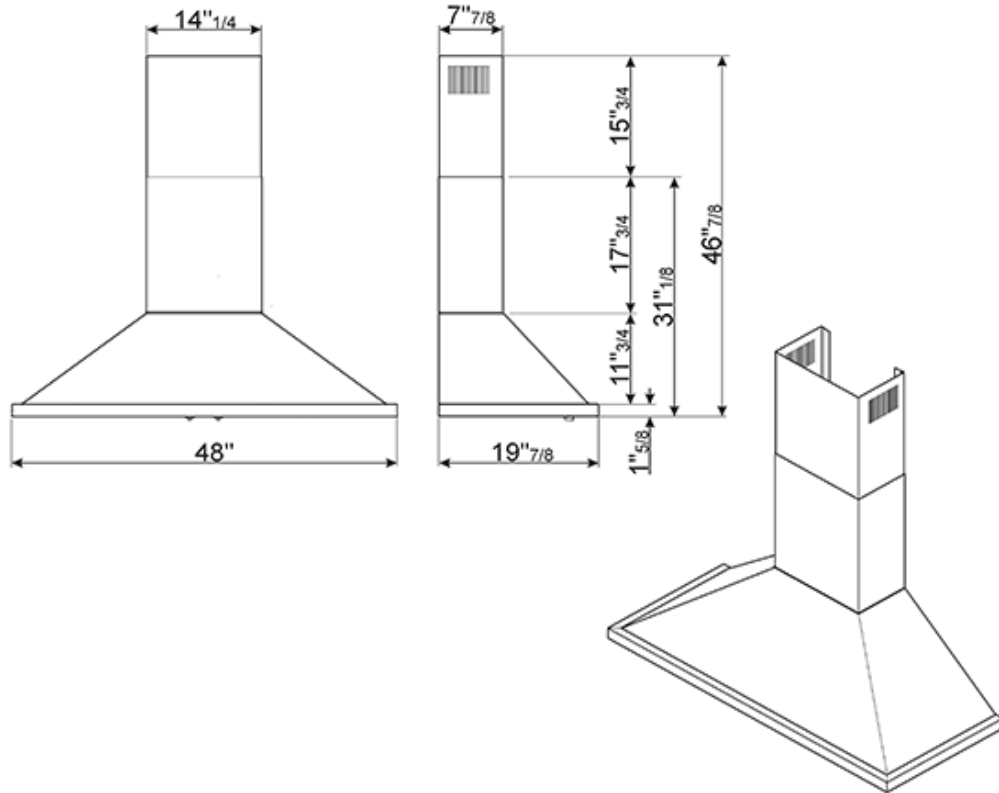

KPF48UWH

Portofino

wall mounted ventilation hood
48"
white

SMEG U.S.A. INC.
A&D BUILDING
150 EAST 58th STREET, 7th FLOOR
NEW YORK, NY, 10155
Tel. +1 212 265 5378
Fax +1 212 265 5945