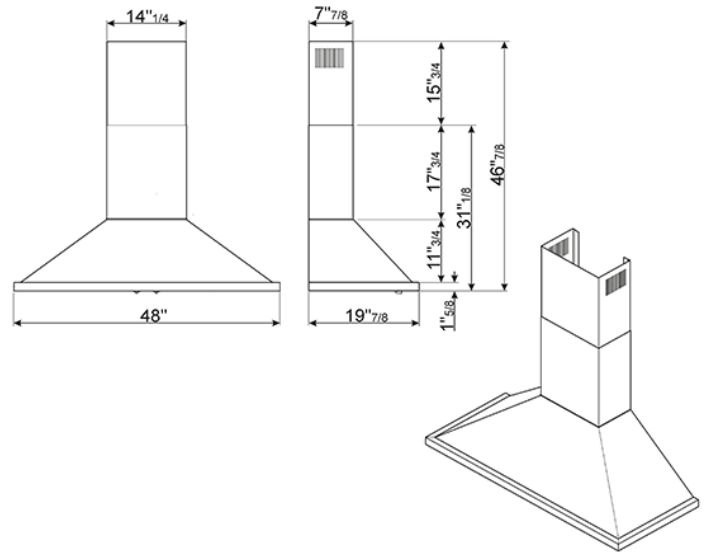

48" Portofino, Chimney Hood,  
White  
EAN13: 8017709261740

- Control adjustment knobs • 3 speeds and additional intensive speed • 4 LED lights • Motor power 455W • 4 stainless steel grease filters
- 600 CFM max setting • **Electrical Connection** • Electrical connection rating: 535 W - 5 Amps • Voltage: 120 V • Frequency (Hz): 60 Hz