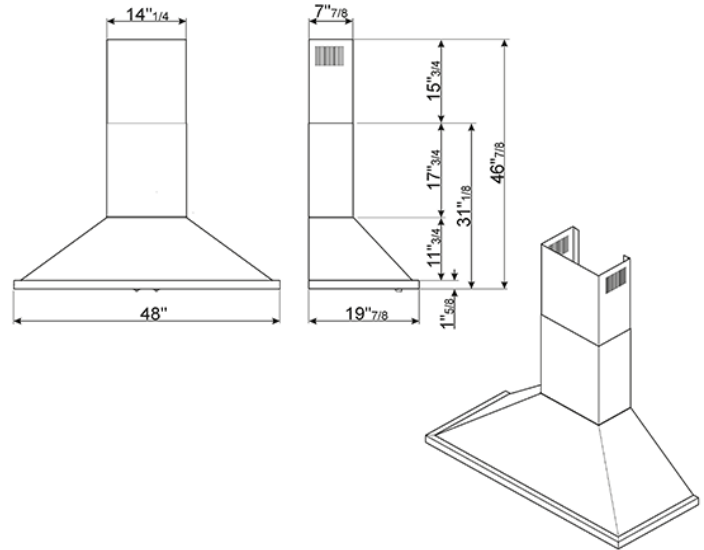

48" Portofino, Chimney Hood,  
Stainless Steel  
EAN13: 8017709261757

- Control adjustment knobs • 3 speeds and additional intensive speed • 4 LED lights • Motor power 455W • 4 stainless steel grease filters
- 600 CFM max setting • **Electrical Connection** • Electrical connection rating: 535 W - 5 Amps • Voltage: 120 V • Frequency (Hz): 60 Hz