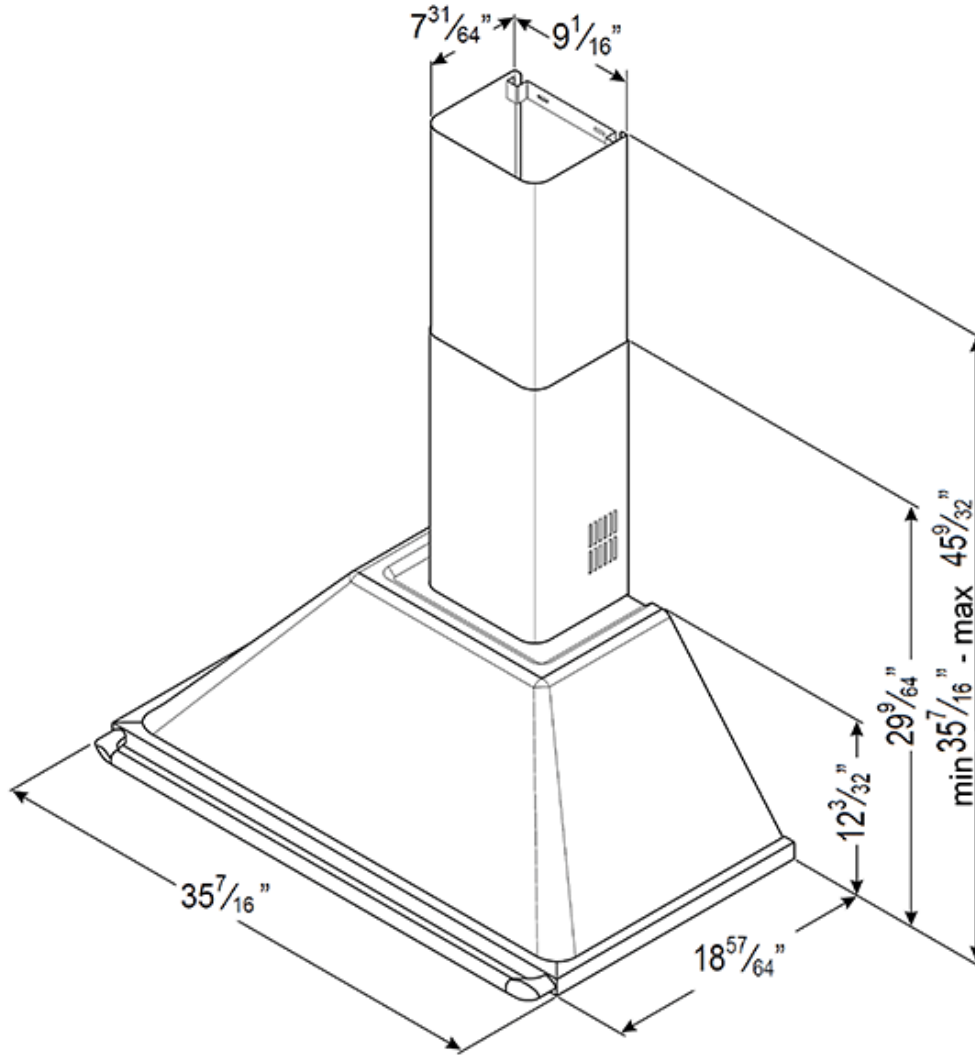

KT90PU

Victoria

wall mounted ventilation hood
36"
cream

SMEG U.S.A. INC.
A&D BUILDING
150 EAST 58th STREET, 7th FLOOR
NEW YORK, NY, 10155
Tel. +1 212 265 5378
Fax +1 212 265 5945