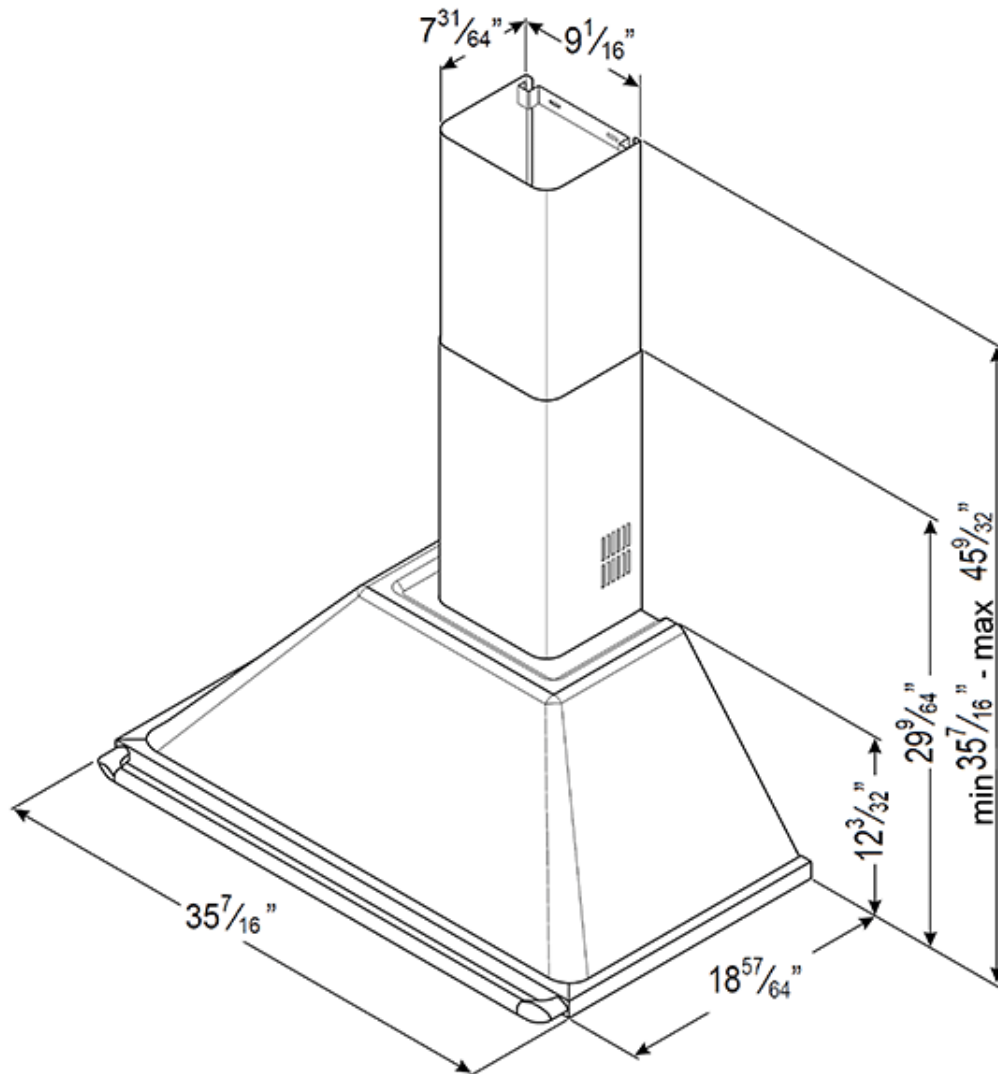


KT90PU New product

Victoria

Victoria Ventilation Hood, 90 cm (approx. 36")
Cream

EAN13: 8017709198541

Exclusive Traditional Design

Wall mounted ventilation

Stylish ergonomic control knobs

Front mounted controls for lights and vent speeds

Versions

- **KT90XU** - Stainless steel
- **KT90BU** - Black

KT90PU

Victoria

wall mounted ventilation hood
36"
cream

SMEG U.S.A. INC.
A&D BUILDING
150 EAST 58th STREET, 7th FLOOR
NEW YORK, NY, 10155
Tel. +1 212 265 5378
Fax +1 212 265 5945