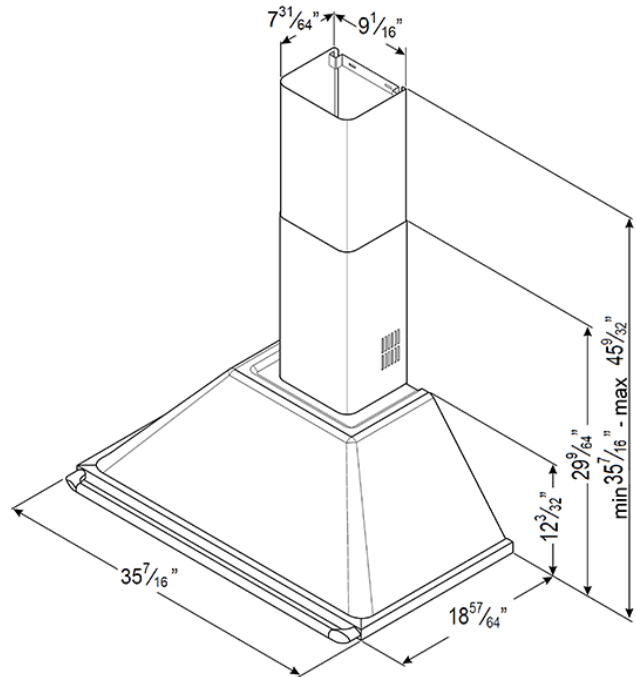

Victoria Ventilation Hood, 90 cm (approx. 36")
Cream
EAN13: 8017709198541

- Exclusive Traditional Design
- Wall mounted ventilation
- Stylish ergonomic control knobs
- Front mounted controls for lights and vent speeds
- 1 motor 455 W
- 4 speeds
- 2 Halogen lights (2x20W)
- 3 Dishwasher safe stainless steel grease filters
- Vented or Recirculating
- 600 CFM max setting
- Vent duct size 6"
- Voltage rating 120 V / 60Hz / 4.5 Amps