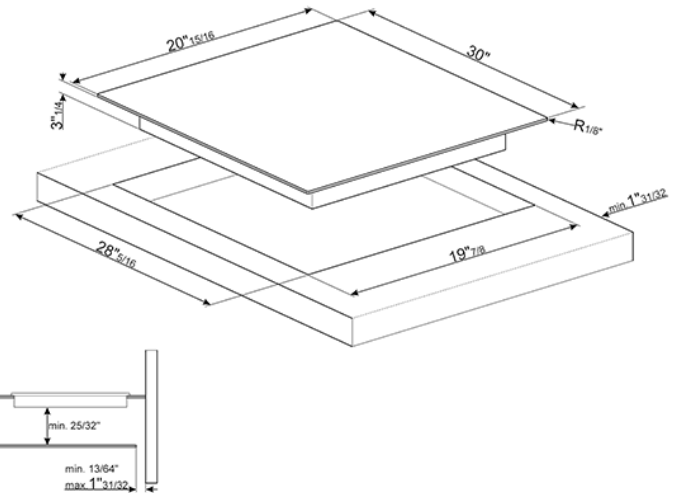

70CM (30") Ceramic Cooktop
Black Glass
EAN13: 8017709240981

- Built-in type: Ultra-low profile • Power supply: Electric • Glass type: Ceramic • Glass edge: Beveled • Type of control setting: Touch controls
- Control knob position: Front • Serigraphy colour: Grey • **Programs / Functions** • Total cook zones: 4 • Total ceramic cook zones: 4 • Total booster cook zones: 4 • Power levels: 9 • **Options** • End cooking timer: 1 • End of cooking alarm • Limited Power Consumption Mode • Limited Power Consumption Mode - Steps: 4000 W • Showroom Demo Option • Controls Lock / Child Safety • Quick start • **Technical Features** • Front left - Ceramic - single - 1200 W - Ø 5.83" • Rear left - Ceramic - double - 1000 - 1000 W - Ø 5.83" - Ø 8.43" • Rear right - Ceramic - extendible - 1600 - 2400 W - Ø 6.69" - 10.43"x6.69" • Front right - Ceramic - single - 1200 W - Ø 5.83" • **Accessories Included** • Scraper: 1 • **Electrical Connection** • Electrical connection rating (W): 6800 W • Voltage (V): 240 V • Voltage 2 (V): 208 V • Cord type: Single phase • Frequency (Hz): 60 Hz • Length of electrical supply cord (cm): 47.25" • Terminal box: 6 poles