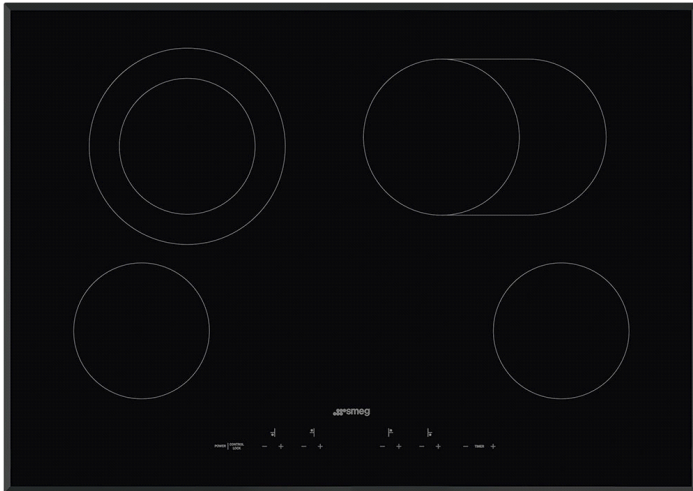

70CM (30") Ceramic Cooktop
Black Glass
EAN13: 8017709240981

- Built-in type: Ultra-low profile • Power supply: Electric • Glass type: Ceramic • Glass edge: Beveled • Type of control setting: Touch controls
- Control knob position: Front • Serigraphy colour: Grey • **Programs / Functions** • Total cook zones: 4 • Total ceramic cook zones: 4 • Total booster cook zones: 4 • Power levels: 9 • **Options** • End cooking timer: 1 • End of cooking alarm • Limited Power Consumption Mode • Limited Power Consumption Mode - Steps: 4000 W • Showroom Demo Option • Controls Lock / Child Safety • Quick start • **Technical Features** • Front left - Ceramic - single - 1200 W - Ø 5.83" • Rear left - Ceramic - double - 1000 - 1000 W - Ø 5.83" - Ø 8.43" • Rear right - Ceramic - extendible - 1600 - 2400 W - Ø 6.69" - 10.43"x6.69" • Front right - Ceramic - single - 1200 W - Ø 5.83" • **Accessories Included** • Scraper: 1 • **Electrical Connection** • Electrical connection rating (W): 6800 W • Voltage (V): 240 V • Voltage 2 (V): 208 V • Cord type: Single phase • Frequency (Hz): 60 Hz • Length of electrical supply cord (cm): 47.25" • Terminal box: 6 poles