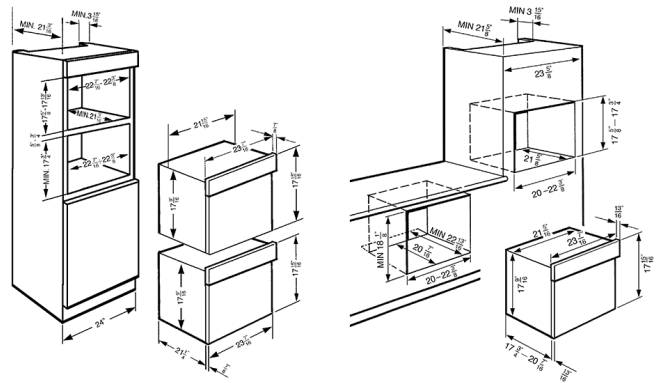

60CM (Approx. 24") "Classic" Built-in Speed Oven with 1000W Microwave, Stainless Steel
 EAN13: 8017709204495

- 10 cooking modes • **Exclusive Classic Design** • Finger-print proof stainless steel finish • Ergonomic control knobs • Stainless steel cavity
- Digital LED display • Time-setting options: Start & Stop • End of cooking time acoustic alarm • Automatic oven/microwave switch-off when door is open • True European Convection cooking (can also be combined with microwave) • 12 5/8" size glass turntable • Temperature range 122°F – 428°F • 5 Power levels: • 200 W - 400 W - 600 W - 800 W - 1000 W • Cooling fan • Defrost programmed by weight or by time • Microwave pizza cooking function • Child safe control lock • Microwave screen protection • 1 x 20W halogen light (illuminates when door is opened) • Oven capacity: 1.20 Cu.Ft. • Microwave Power: 1850 W • Microwave effective power: 1000 W • Voltage rating: 220v – 60hz • Nominal power: 3.40 kW • Amps @ 240V: 20 • Accessories included: • 1 large grid, 1 glass tray • 1 special crisp plate • Options: • Please note that this speed oven may be installed in a wall cabinet that is a minimum of 22" wide. A trim kit for installation in wider wall cabinets above a 30" oven is available (product code **KIT4570X**) the kit consists of two stainless steel bars that allow the speed oven to reach 30" wide.

Functions

Options

- CTPU15X - Food and Dish Warming Drawer