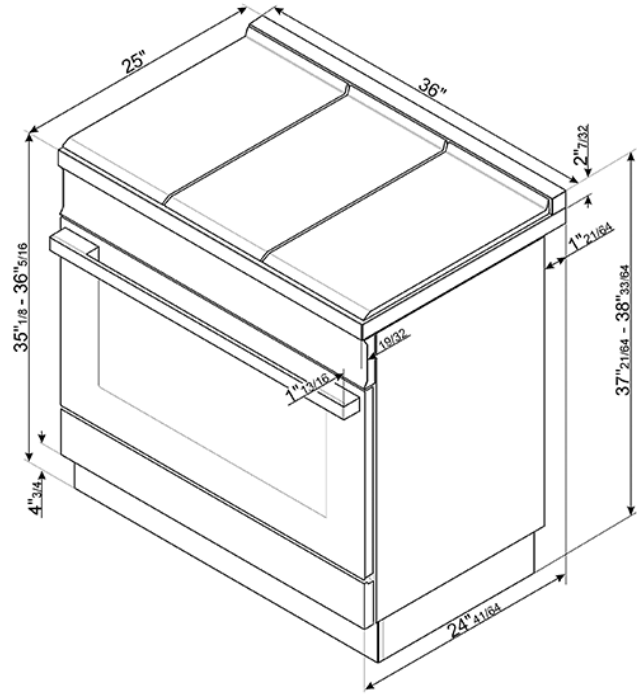

CPF36UGGAN

Portofino Pro-Style Gas Range,
Matte Black, 36" x 25"
EAN13: 8017709260637

- **PORTOFINO STYLE** • Stainless steel control knobs • **Triple Convection** • **Soft close oven door** • Full-width continuous grates • Push-pull stainless steel storage compartment • **GAS OVEN:** • 4 cooking modes • Programmable Timer with Touch display • Adjustable thermostat 120° - 500°F • Air-cooled triple-glazed removable door • **Triple Convection** • Oven capacity: 4.5 cu. ft. • **Ever Clean enameled interior cavity** • 5 shelf positions • 2 x halogen oven lights • **GAS RANGETOP:** • 5 gas burners • Center-rear 4500 BTU • Center-front 10500 BTU • Right-rear 12000 BTU • Right-front 8000 BTU • **Left double-inset super burner 20000 BTU** • Heavy-duty cast iron grates • Automatic electric ignition • LP gas conversion kit included • **SAFETY:** • Gas safety valves • Air-cooled door to prevent overheating • Connected nominal power: 2 A - 200W • Voltage rating: 120V 60Hz • **ACCESSORIES INCLUDED:** • 1 wok ring • 1 deep oven tray • 1 total-extraction telescopic guide • 2 chrome shelves

Options

• BGTR9 - Grill Plate • TPKTR9 - Teppanyaki Grill Plate • GT1T-2 - 1-Level Telescopic Shelf - Total Extraction

Versions

• CPF36UGGX - Stainless Steel • CPF36UGGR - Red • CPF36UGGYW - Yellow • CPF36UGGWH - White • CPF36UGGOR - Orange
• CPF36UGGBL - Black • CPF36UGGOG - Olive green