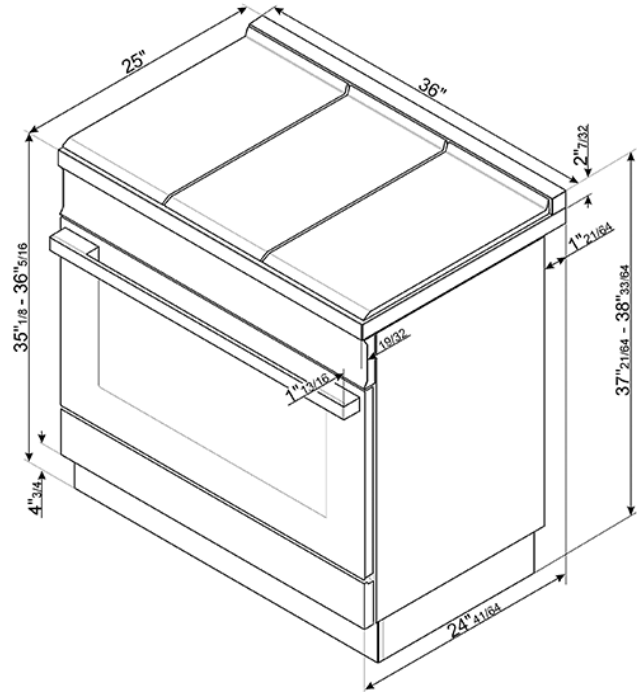

CPF36UGGBL

Portofino Pro-Style Gas Range,  
Black, 36" x 25"  
EAN13: 8017709265205

- **PORTOFINO STYLE** • Stainless steel control knobs • **Triple Convection** • **Soft close oven door** • Full-width continuous grates • Push-pull stainless steel storage compartment • **GAS OVEN:** • 4 cooking modes • Programmable Timer with Touch display • Adjustable thermostat 120° - 500°F • Air-cooled triple-glazed removable door • **Triple Convection** • Oven capacity: 4.5 cu. ft. • **Ever Clean enameled interior cavity** • 5 shelf positions • 2 x halogen oven lights • **GAS RANGETOP:** • 5 gas burners • Center-rear 4500 BTU • Center-front 10500 BTU • Right-rear 12000 BTU • Right-front 8000 BTU • **Left double-inset super burner 20000 BTU** • Heavy-duty cast iron grates • Automatic electric ignition • LP gas conversion kit included • **SAFETY:** • Gas safety valves • Air-cooled door to prevent overheating • Connected nominal power: 2 A - 200W • Voltage rating: 120V 60Hz • **ACCESSORIES INCLUDED:** • 1 wok ring • 1 deep oven tray • 1 total-extraction telescopic guide • 2 chrome shelves

## Options

• BGTR9 - Grill Plate • TPKTR9 - Teppanyaki Grill Plate • GT1T-2 - 1-Level Telescopic Shelf - Total Extraction