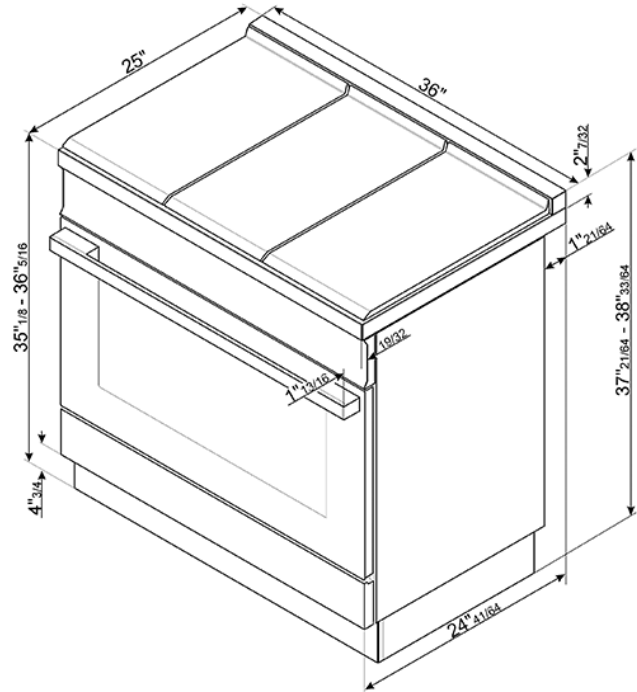

CPF36UGGOG

Portofino Pro-Style Gas Range,
Olive Green, 36" x 25"
EAN13: 8017709265212

- **PORTOFINO STYLE** • Stainless steel control knobs • **Triple Convection** • **Soft close oven door** • Full-width continuous grates • Push-pull stainless steel storage compartment • **GAS OVEN:** • 4 cooking modes • Programmable Timer with Touch display • Adjustable thermostat 120° - 500°F • Air-cooled triple-glazed removable door • **Triple Convection** • Oven capacity: 4.5 cu. ft. • **Ever Clean enameled interior cavity** • 5 shelf positions • 2 x halogen oven lights • **GAS RANGETOP:** • 5 gas burners • Center-rear 4500 BTU • Center-front 10500 BTU • Right-rear 12000 BTU • Right-front 8000 BTU • **Left double-inset super burner 20000 BTU** • Heavy-duty cast iron grates • Automatic electric ignition • LP gas conversion kit included • **SAFETY:** • Gas safety valves • Air-cooled door to prevent overheating • Connected nominal power: 2 A - 200W • Voltage rating: 120V 60Hz • **ACCESSORIES INCLUDED:** • 1 wok ring • 1 deep oven tray • 1 total-extraction telescopic guide • 2 chrome shelves

Options

• BGTR9 - Grill Plate • TPKTR9 - Teppanyaki Grill Plate • GT1T-2 - 1-Level Telescopic Shelf - Total Extraction

Versions

• CPF36UGGX - Stainless Steel • CPF36UGGR - Red • CPF36UGGYW - Yellow • CPF36UGGWH - White • CPF36UGGOR - Orange
• CPF36UGGBL - Black • CPF36UGGAN - Matte Black