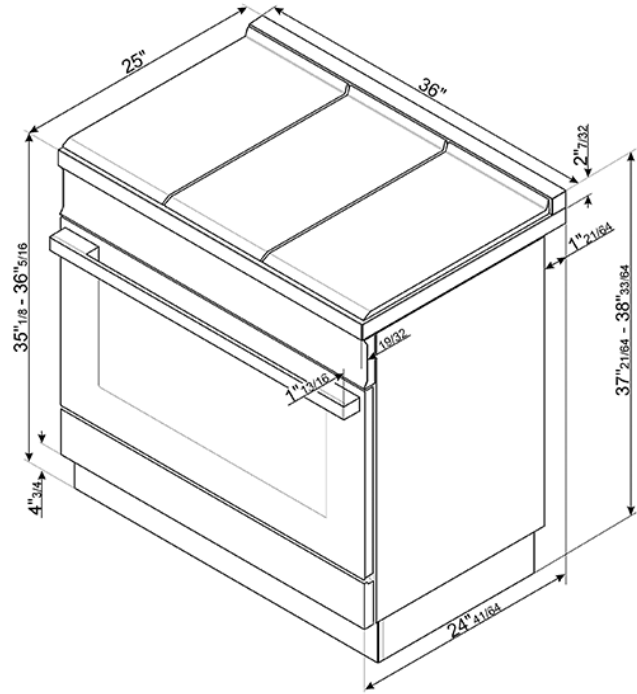

CPF36UGGOR

Portofino Pro-Style Gas Range,
Orange, 36" x 25"
EAN13: 8017709264420

- **PORTOFINO STYLE** • Stainless steel control knobs • **Triple Convection** • **Soft close oven door** • Full-width continuous grates • Push-pull stainless steel storage compartment • **GAS OVEN:** • 4 cooking modes • Programmable Timer with Touch display • Adjustable thermostat 120° - 500°F • Air-cooled triple-glazed removable door • **Triple Convection** • Oven capacity: 4.5 cu. ft. • **Ever Clean enameled interior cavity** • 5 shelf positions • 2 x halogen oven lights • **GAS RANGETOP:** • 5 gas burners • Center-rear 4500 BTU • Center-front 10500 BTU • Right-rear 12000 BTU • Right-front 8000 BTU • **Left double-inset super burner 20000 BTU** • Heavy-duty cast iron grates • Automatic electric ignition • LP gas conversion kit included • **SAFETY:** • Gas safety valves • Air-cooled door to prevent overheating • Connected nominal power: 2 A - 200W • Voltage rating: 120V 60Hz • **ACCESSORIES INCLUDED:** • 1 wok ring • 1 deep oven tray • 1 total-extraction telescopic guide • 2 chrome shelves

Options

• BGTR9 - Grill Plate • TPKTR9 - Teppanyaki Grill Plate • GT1T-2 - 1-Level Telescopic Shelf - Total Extraction

Versions

• CPF36UGGX - Stainless Steel • CPF36UGGR - Red • CPF36UGGYW - Yellow • CPF36UGGWH - White • CPF36UGGBL - Black • CPF36UGGOG - Olive green • CPF36UGGAN - Matte Black