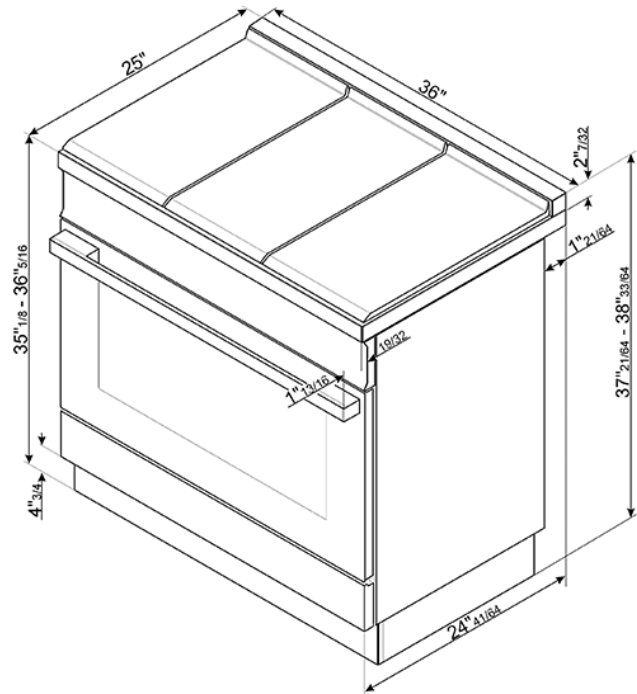

CPF36UGGR

Portofino Pro-Style Gas Range,
Red, 36" x 25"
EAN13: 8017709265229

- **PORTOFINO STYLE** • Stainless steel control knobs • **Triple Convection** • **Soft close oven door** • Full-width continuous grates • Push-pull stainless steel storage compartment • **GAS OVEN:** • 4 cooking modes • Programmable Timer with Touch display • Adjustable thermostat 120° - 500°F • Air-cooled triple-glazed removable door • **Triple Convection** • Oven capacity: 4.5 cu. ft. • **Ever Clean enameled interior cavity** • 5 shelf positions • 2 x halogen oven lights • **GAS RANGETOP:** • 5 gas burners • Center-rear 4500 BTU • Center-front 10500 BTU • Right-rear 12000 BTU • Right-front 8000 BTU • **Left double-inset super burner 20000 BTU** • Heavy-duty cast iron grates • Automatic electric ignition • LP gas conversion kit included • **SAFETY:** • Gas safety valves • Air-cooled door to prevent overheating • Connected nominal power: 2 A - 200W • Voltage rating: 120V 60Hz • **ACCESSORIES INCLUDED:** • 1 wok ring • 1 deep oven tray • 1 total-extraction telescopic guide • 2 chrome shelves

Options

• BGTR9 - Grill Plate • TPKTR9 - Teppanyaki Grill Plate • GT1T-2 - 1-Level Telescopic Shelf - Total Extraction

Versions

• CPF36UGGX - Stainless Steel • CPF36UGGYW - Yellow • CPF36UGGWH - White • CPF36UGGOR - Orange • CPF36UGGBL - Black • CPF36UGGOG - Olive green • CPF36UGGAN - Matte Black