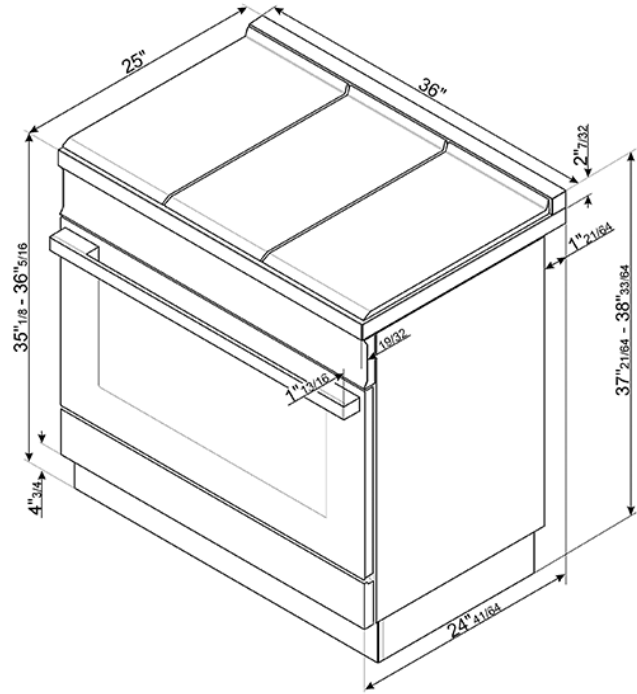

CPF36UGGWH

Portofino Pro-Style Gas Range,  
White, 36" x 25"  
EAN13: 8017709265236

- **PORTOFINO STYLE** • Stainless steel control knobs • **Triple Convection** • **Soft close oven door** • Full-width continuous grates • Push-pull stainless steel storage compartment • **GAS OVEN:** • 4 cooking modes • Programmable Timer with Touch display • Adjustable thermostat 120° - 500°F • Air-cooled triple-glazed removable door • **Triple Convection** • Oven capacity: 4.5 cu. ft. • **Ever Clean enameled interior cavity** • 5 shelf positions • 2 x halogen oven lights • **GAS RANGETOP:** • 5 gas burners • Center-rear 4500 BTU • Center-front 10500 BTU • Right-rear 12000 BTU • Right-front 8000 BTU • **Left double-inset super burner 20000 BTU** • Heavy-duty cast iron grates • Automatic electric ignition • LP gas conversion kit included • **SAFETY:** • Gas safety valves • Air-cooled door to prevent overheating • Connected nominal power: 2 A - 200W • Voltage rating: 120V 60Hz • **ACCESSORIES INCLUDED:** • 1 wok ring • 1 deep oven tray • 1 total-extraction telescopic guide • 2 chrome shelves

## Options

• BGTR9 - Grill Plate • TPKTR9 - Teppanyaki Grill Plate • GT1T-2 - 1-Level Telescopic Shelf - Total Extraction