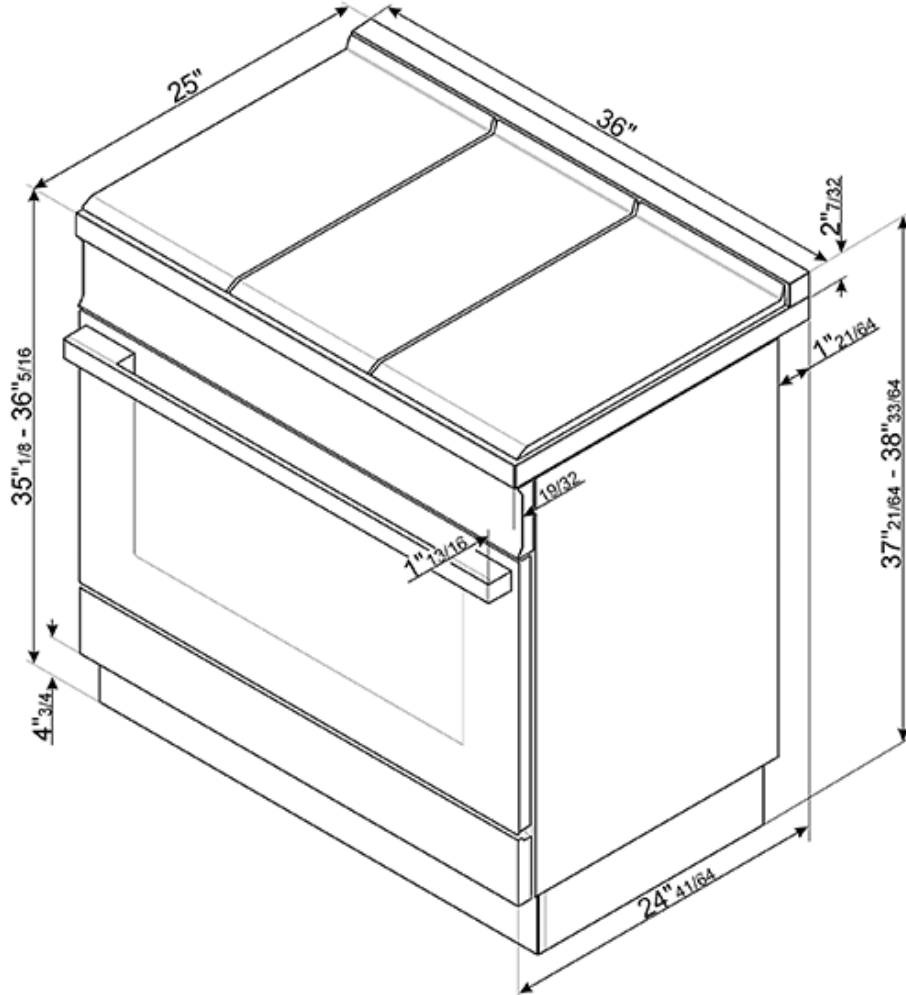

CPF36UGGX

Portofino

36"
stainless steel
cooktops type: gas
oven type: gas

SMEG U.S.A. INC.
A&D BUILDING
150 EAST 58th STREET, 7th FLOOR
NEW YORK, NY, 10155
Tel. +1 212 265 5378
Fax +1 212 265 5945