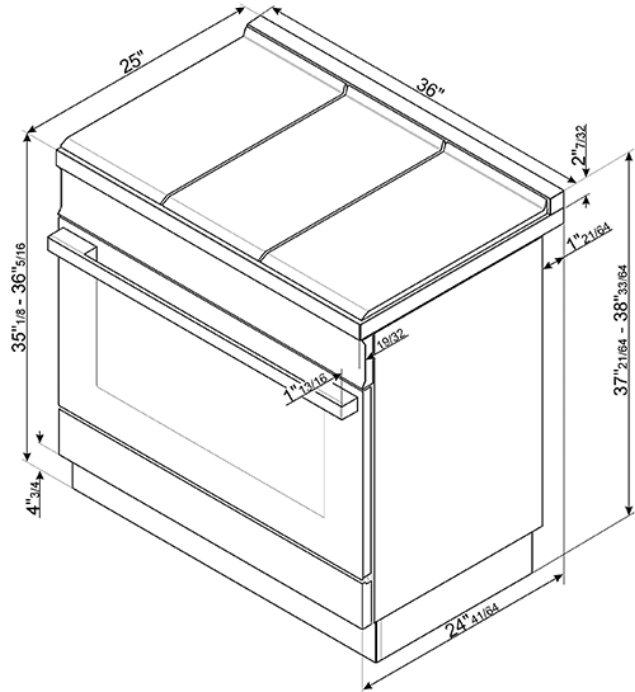

CPF36UGGX

Portofino Pro-Style Gas Range,
Stainless Steel, 36" x 25"
EAN13: 8017709259075

- **PORTOFINO STYLE** • Stainless steel control knobs • **Triple Convection** • **Soft close oven door** • Full-width continuous grates • Push-pull stainless steel storage compartment • **GAS OVEN:** • 4 cooking modes • Programmable Timer with Touch display • Adjustable thermostat 120° - 500°F • Air-cooled triple-glazed removable door • **Triple Convection** • Oven capacity: 4.5 cu. ft. • **Ever Clean enameled interior cavity** • 5 shelf positions • 2 x halogen oven lights • **GAS RANGETOP:** • 5 gas burners • Center-rear 4500 BTU • Center-front 10500 BTU • Right-rear 12000 BTU • Right-front 8000 BTU • **Left double-inset super burner 20000 BTU** • Heavy-duty cast iron grates • Automatic electric ignition • LP gas conversion kit included • **SAFETY:** • Gas safety valves • Air-cooled door to prevent overheating • Connected nominal power: 2 A - 200W • Voltage rating: 120V 60Hz • **ACCESSORIES INCLUDED:** • 1 wok ring • 1 deep oven tray • 1 total-extraction telescopic guide • 2 chrome shelves

Options

• BGTR9 - Grill Plate • TPKTR9 - Teppanyaki Grill Plate • GT1T-2 - 1-Level Telescopic Shelf - Total Extraction

Versions

• CPF36UGGR - Red • CPF36UGGYW - Yellow • CPF36UGGWH - White • CPF36UGGOR - Orange • CPF36UGGBL - Black • CPF36UGGOG - Olive green • CPF36UGGAN - Matte Black