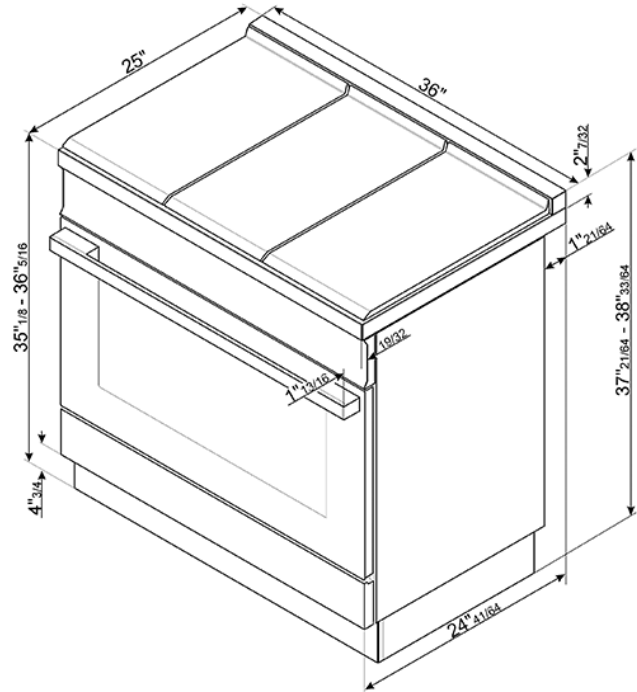

CPF36UGGYW

Portofino Pro-Style Gas Range,
Yellow, 36" x 25"
EAN13: 8017709265243

• **PORTOFINO STYLE** • Stainless steel control knobs • **Triple Convection** • **Soft close oven door** • Full-width continuous grates • Push-pull stainless steel storage compartment • **GAS OVEN:** • 4 cooking modes • Programmable Timer with Touch display • Adjustable thermostat 120° - 500°F • Air-cooled triple-glazed removable door • **Triple Convection** • Oven capacity: 4.5 cu. ft. • **Ever Clean enameled interior cavity** • 5 shelf positions • 2 x halogen oven lights • **GAS RANGETOP:** • 5 gas burners • Center-rear 4500 BTU • Center-front 10500 BTU • Right-rear 12000 BTU • Right-front 8000 BTU • **Left double-inset super burner 20000 BTU** • Heavy-duty cast iron grates • Automatic electric ignition • LP gas conversion kit included • **SAFETY:** • Gas safety valves • Air-cooled door to prevent overheating • Connected nominal power: 2 A - 200W • Voltage rating: 120V 60Hz • **ACCESSORIES INCLUDED:** • 1 wok ring • 1 deep oven tray • 1 total-extraction telescopic guide • 2 chrome shelves

Options

• BGTR9 - Grill Plate • TPKTR9 - Teppanyaki Grill Plate • GT1T-2 - 1-Level Telescopic Shelf - Total Extraction

Versions

• CPF36UGGX - Stainless Steel • CPF36UGGR - Red • CPF36UGGWH - White • CPF36UGGOR - Orange • CPF36UGGBL - Black • CPF36UGGOG - Olive green • CPF36UGGAN - Matte Black